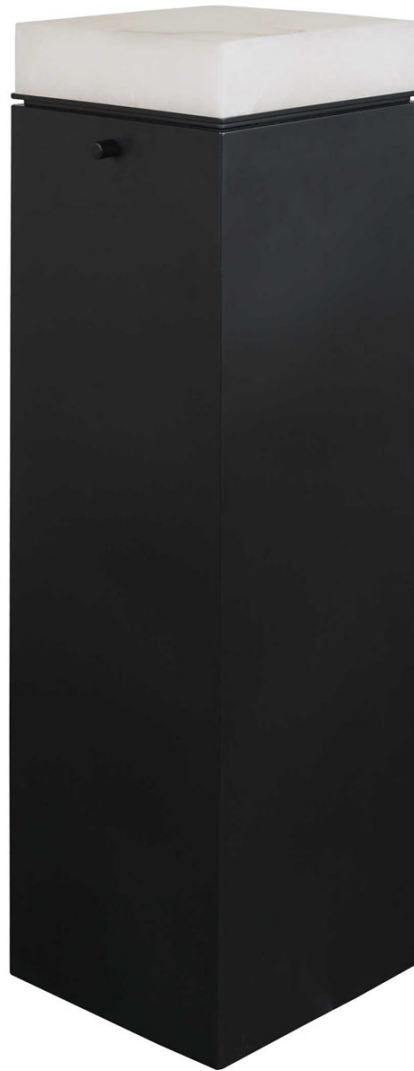

REVELATION

ENLIGHTEN FLOOR LAMP - BLACK TALL

ITEM #R25132

The Enlighten Floor Lamp is a functional table and a dramatic lighting focal point. A steel base with a blackened finish supports a lighted alabaster top. Lighting level adjusts with a dimmer switch located on the side of the table. Holds a 7 watt LED bulb (not included). It's a great place to feature a favorite sculpture or glass object.

Designer:	0
Dimensions:	10 W X 36 H X 10 D (in)
Weight:	37
Ship Via:	Small Parcel
UPC Number:	792977871911
Assembly Instructions:	Click Here

Complementary Items

ENLIGHTEN FLOOR LAMP - BLACK SHORT
R25131 | 10 W X 22 H X 10 D (IN)

ENLIGHTEN CONSOLE TABLE - BLACK
R25210 | 34 W X 34 H X 10 D (IN)

ENLIGHTEN TABLE LAMP - BRASS SHORT
R25243 | 10 W X 22 H X 10 D (IN)

PENTHOUSE FLOOR LAMP
R30116-1 | 73H, SHADE 24H X 14W X 9D (IN)