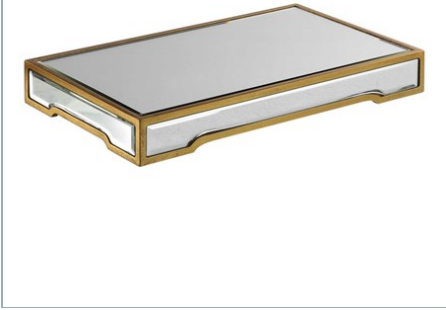

UTTERMOST

FAUSTINA BOXES AND TRAY, S/4

ITEM #20131

Beveled mirrors make their way around these beautiful boxes, accented by bright, gold leaf metallic tray and handles. Lids are removable. Sizes:
Tray-20x2x6, S Boxes (2)-6x9x5, L Box-5x11x5

Designer:	0
Dimensions:	20 W X 11 H X 6 D (in)
Weight:	16
Ship Via:	Small Parcel
UPC Number:	792977201312

Complementary Items

RETIRING SOON

CARLY TRAY

18903 | 18 W X 2 H X 11 D (IN)