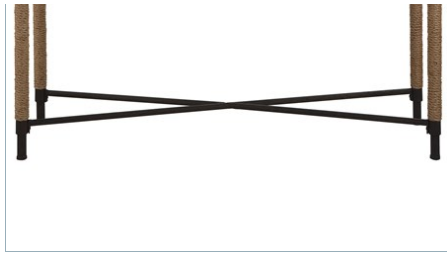

UTTERMOST

FIRTH BENCH, NAVY

ITEM #23713

Rustic iron frame with a nautical touch, wrapped in natural fiber rope accents. Cushioned top is a cotton blend in a rich textured navy blue.

Designer:	0
Dimensions:	48 W X 21 H X 16 D (in)
Weight:	33
Ship Via:	Motor Freight
UPC Number:	792977237137

23598 | 24 W X 21 H X 16 D (IN)

FIRTH SMALL BENCH, OATMEAL

23566 | 24 W X 21 H X 16 D (IN)

BRADDOCK SMALL BENCH

23228 | 24 W X 20 H X 16 D (IN)

BRADDOCK BENCH

23527 | 48 W X 21 H X 16 D (IN)

FIRTH BENCH, OATMEAL

23528 | 48 W X 21 H X 16 D (IN)

BRADDOCK ACCENT TABLE

24983 | 16 W X 22 H X 22 D (IN)

NEW

FAWN SMALL BENCH

23662 | 24 W X 21 H X 16 D (IN)

BRADDOCK CONSOLE TABLE

22880 | 52 W X 32 H X 14 D (IN)