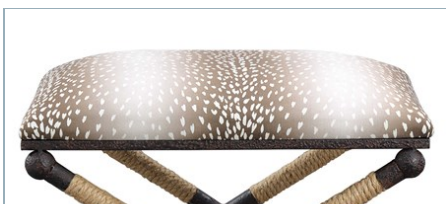

UTTERMOST

FIRTH BENCH, NAVY

ITEM #23713

Rustic iron frame with a nautical touch, wrapped in natural fiber rope accents. Cushioned top is a cotton blend in a rich textured navy blue.

Designer:	0
Dimensions:	48 W X 21 H X 16 D (in)
Weight:	33
Ship Via:	Motor Freight
UPC Number:	792977237137

Complementary Items

FIRTH COUNTER STOOL, NAVY

23710 | 19 W X 28 H X 19 D (IN)

FIRTH COUNTER STOOL, OATMEAL

23709 | 19 W X 28 H X 19 D (IN)

BRADDOCK COUNTER STOOL

23711 | 19 W X 28 H X 19 D (IN)

FIRTH SMALL BENCH, NAVY

23598 | 24 W X 21 H X 16 D (IN)

FIRTH SMALL BENCH, OATMEAL

23566 | 24 W X 21 H X 16 D (IN)

BRADDOCK SMALL BENCH

23228 | 24 W X 20 H X 16 D (IN)

BRADDOCK BENCH

23527 | 48 W X 21 H X 16 D (IN)

FIRTH BENCH, OATMEAL

23528 | 48 W X 21 H X 16 D (IN)

BRADDOCK ACCENT TABLE

24983 | 16 W X 22 H X 22 D (IN)

NEW

FAWN SMALL BENCH

23662 | 24 W X 21 H X 16 D (IN)

BRADDOCK CONSOLE TABLE

22880 | 52 W X 32 H X 14 D (IN)