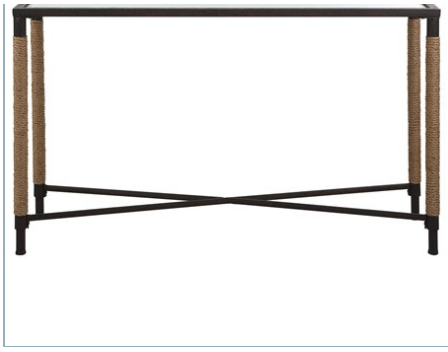

UTTERMOST

FIRTH COUNTER STOOL, OATMEAL

ITEM #23709

Rustic iron frame with a nautical touch, wrapped in natural fiber rope accents. Cushioned top is a sturdy, cotton in a neutral oatmeal with performance treatment. Seat height is 28".

23566 | 24 W X 21 H X 16 D (IN)

BRADDOCK ACCENT TABLE

24983 | 16 W X 22 H X 22 D (IN)

FIRTH COUNTER STOOL, NAVY

23710 | 19 W X 28 H X 19 D (IN)

BRADDOCK COUNTER STOOL

23711 | 19 W X 28 H X 19 D (IN)

BRADDOCK SMALL BENCH

23228 | 24 W X 20 H X 16 D (IN)

BRADDOCK BENCH

23527 | 48 W X 21 H X 16 D (IN)

FAWN SMALL BENCH

23662 | 24 W X 21 H X 16 D (IN)

FIRTH BENCH, NAVY

23713 | 48 W X 21 H X 16 D (IN)

NEW

BRADDOCK CONSOLE TABLE

22880 | 52 W X 32 H X 14 D (IN)