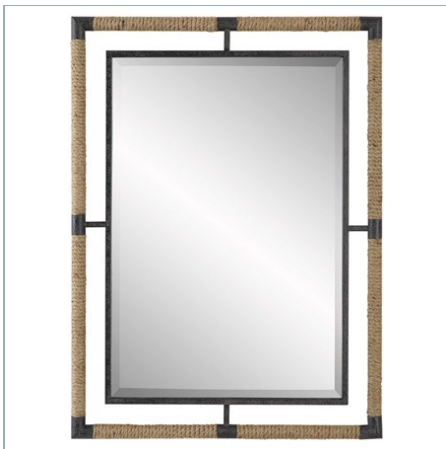

UTTERMOST

FIRTH SMALL BENCH, NAVY

ITEM #23598

Rustic iron frame with a nautical touch, wrapped in natural fiber rope accents. Cushioned top is a cotton blend in a rich textured navy blue.

Designer:	0
Dimensions:	24 W X 21 H X 16 D (in)
Weight:	19
Ship Via:	Small Parcel
UPC Number:	792977235980

Complementary Items

FIRTH SMALL BENCH, OATMEAL

23566 | 24 W X 21 H X 16 D (IN)

BRADDOCK SMALL BENCH

23228 | 24 W X 20 H X 16 D (IN)

BRADDOCK BENCH

23527 | 48 W X 21 H X 16 D (IN)

FIRTH BENCH, OATMEAL

23528 | 48 W X 21 H X 16 D (IN)

BRADDOCK ACCENT TABLE

24983 | 16 W X 22 H X 22 D (IN)

FAWN SMALL BENCH

23662 | 24 W X 21 H X 16 D (IN)

MELVILLE MIRROR

09769 | 28 W X 38 H X 2 D (IN)

MELVILLE ROUND MIRROR

09475 | 36 W X 36 H X 1 D (IN)

ANDREWS SMALL BENCH

23691 | 24 W X 21 H X 16 D (IN)

FIRTH COUNTER STOOL, NAVY

23710 | 19 W X 28 H X 19 D (IN)

BRADDOCK COUNTER STOOL

23711 | 19 W X 28 H X 19 D (IN)

FIRTH BENCH, NAVY