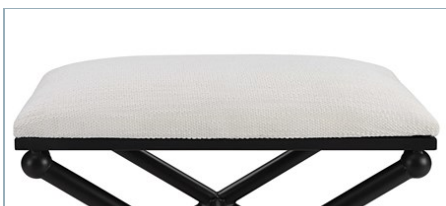

## FIRTH SMALL BENCH, OATMEAL

ITEM #23566

Rustic iron frame with a nautical touch, wrapped in natural fiber rope accents. Cushioned top is a sturdy, cotton in a neutral oatmeal.

<b>Designer:</b>	0
<b>Dimensions:</b>	24 W X 21 H X 16 D (in)
<b>Weight:</b>	19
<b>Ship Via:</b>	Small Parcel
<b>UPC Number:</b>	792977235669

24983 | 16 W X 22 H X 22 D (IN)

**ISLAND ACCENT STOOL**

23582 | 19 W X 19 H X 19 D (IN)

**FIRTH SMALL BENCH, NAVY**

23598 | 24 W X 21 H X 16 D (IN)

**FAWN SMALL BENCH**

23662 | 24 W X 21 H X 16 D (IN)

**MELVILLE MIRROR**

09769 | 28 W X 38 H X 2 D (IN)

**MELVILLE ROUND MIRROR**

09475 | 36 W X 36 H X 1 D (IN)

**ANDREWS SMALL BENCH**  
23691 | 24 W X 21 H X 16 D (IN)

**FIRTH COUNTER STOOL, OATMEAL**  
23709 | 19 W X 28 H X 19 D (IN)