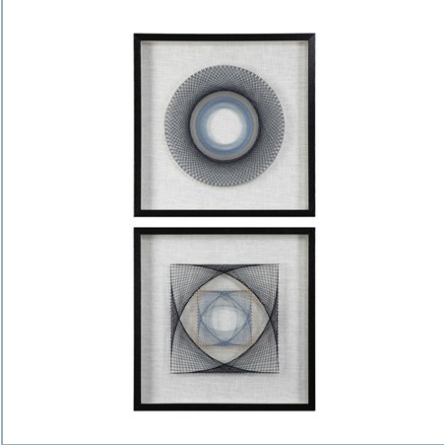

UTTERMOST

FLORAL DREAMS SHADOW BOX

ITEM #04241

This statement making shadow box features 3-dimensional layered string art, hand threaded around individually hammered pin nails in shades of slate gray, tan and blush, over a neutral linen backing with a silver leaf frame.

Designer:	0
Dimensions:	39 W X 39 H X 2 D (in)
Weight:	42
Ship Via:	Oversize
UPC Number:	792977042410

Complementary Items

STRING DUET SHADOW BOXES, S/2

04111 | 24 W X 24 H X 3 D (IN)