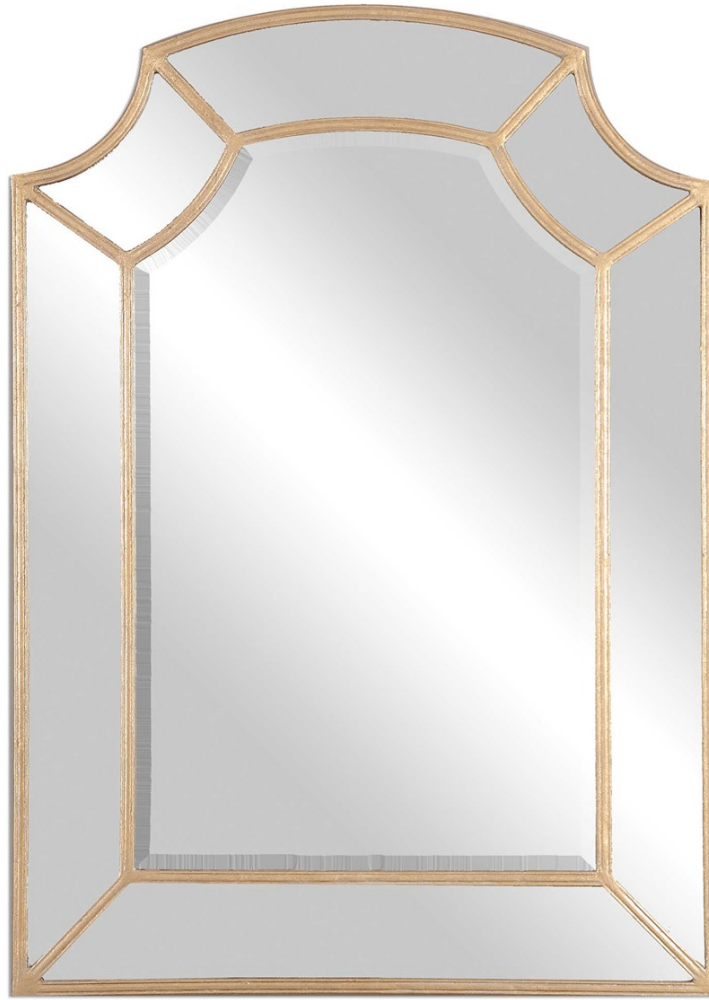

UTTERMOST

FRANCOLI ARCH MIRROR

ITEM #12929

Hand forged metal arch frame with scooped corners, has a lightly antiqued gold leaf finish. Mirror has a generous 1 1/4" bevel.

Designer:	0
Dimensions:	32 W X 44 H X 1 D (in)
Weight:	37
Ship Via:	Oversize
UPC Number:	792977129296