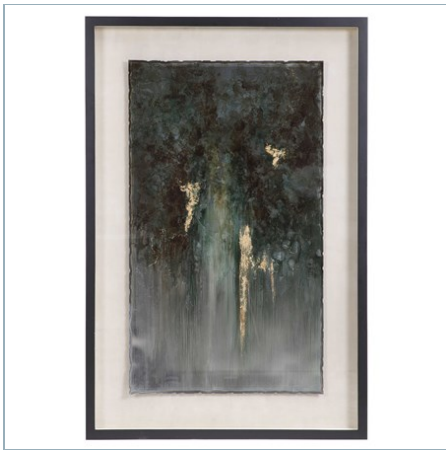

## GLIMMERING AGATE FRAMED PRINTS, S/2

ITEM #41434

Inspired by natural gemstones, these metal sheets are hand painted in blue, turquoise, white and gold leaf. The raw metal edge is softened by oatmeal linen backing and a black shadow box style frame under glass. Due to the handcrafted nature of this artwork, each piece may have subtle differences.

## Complementary Items

**LAKESIDE GRANDE FRAMED PRINT**

41433 | 40 W X 60 H X 2 D (IN)

**OCEAN SWELL FRAMED PRINTS, S/3, 3  
CARTONS**

35374 | 21 W X 66 H X 2 D (IN)

**RUSTIC PATINA FRAMED PRINTS, S/2**

35366 | 25 W X 29 H X 2 D (IN)

**RUSTIC PATINA GRANDE FRAMED PRINT**

35369 | 40 W X 60 H X 2 D (IN)