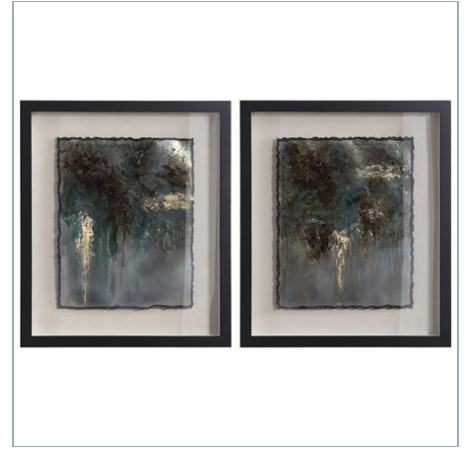

## GLIMMERING AGATE FRAMED PRINTS, S/2

ITEM #41434

Inspired by natural gemstones, these metal sheets are hand painted in blue, turquoise, white and gold leaf. The raw metal edge is softened by oatmeal linen backing and a black shadow box style frame under glass. Due to the handcrafted nature of this artwork, each piece may have subtle differences.

## Complementary Items

**LAKESIDE GRANDE FRAMED PRINT**

41433 | 40 W X 60 H X 2 D (IN)

**OCEAN SWELL FRAMED PRINTS, S/3, 3  
CARTONS**

35374 | 21 W X 66 H X 2 D (IN)

**RUSTIC PATINA FRAMED PRINTS, S/2**

35366 | 25 W X 29 H X 2 D (IN)

**RUSTIC PATINA GRANDE FRAMED PRINT**

35369 | 40 W X 60 H X 2 D (IN)