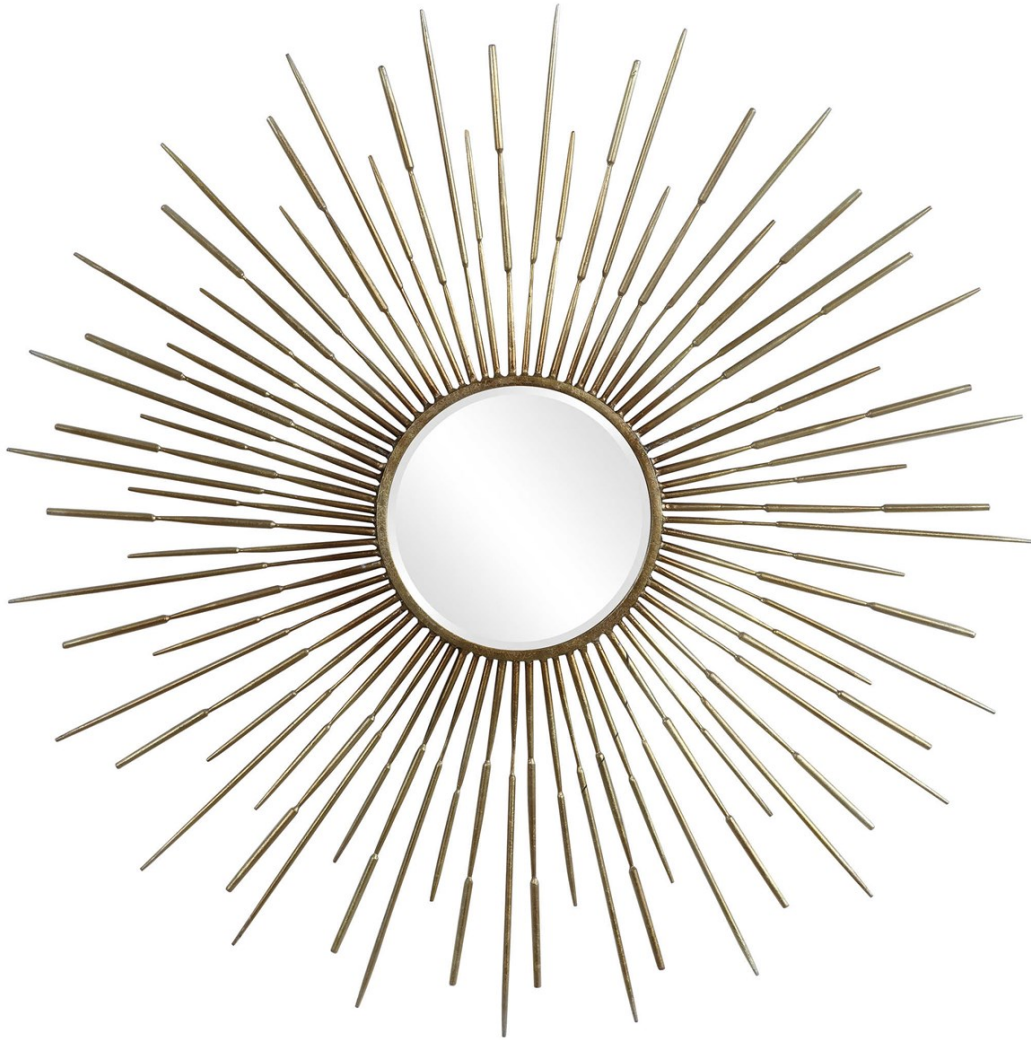

UTTERMOST

GOLDEN RAYS ROUND MIRROR

ITEM #09602

Inspired by mid-century designs, this starburst mirror is finished in an antiqued gold leaf and features a 1" bevel.

Designer:	0
Dimensions:	47 W X 47 H X 1 D (in)
Weight:	37
Ship Via:	Motor Freight
UPC Number:	792977096024