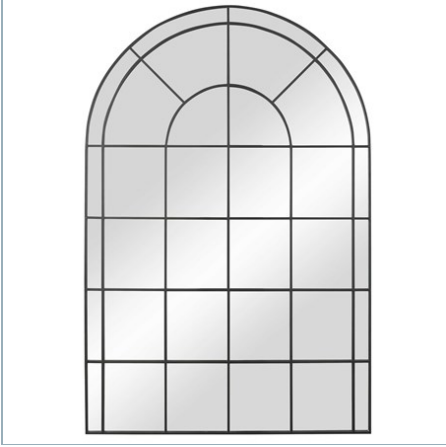

UTTERMOST

GRANTOLA ARCH MIRROR, GOLD

ITEM #12866

A transitional take on a classic design, this arch mirror features a delicate iron frame finished in a warm antiqued gold leaf.

Designer:	0
Dimensions:	48 W X 72 H X 1 D (in)
Weight:	93
Ship Via:	Motor Freight
UPC Number:	792977128664

Complementary Items

GRANTOLA ARCH MIRROR, BLACK

09698 | 48 W X 72 H X 1 D (IN)