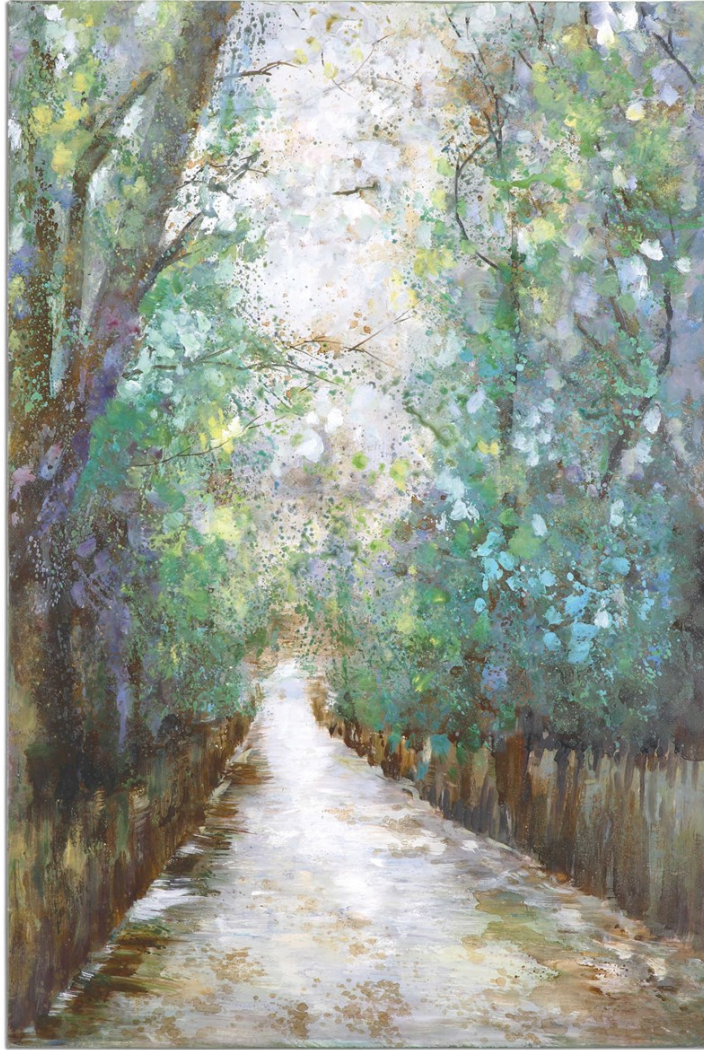

UTTERMOST

Retiring Soon

GREENWAY HAND PAINTED CANVAS

ITEM #31315

Contemporary in style, this frameless, hand painted tree-lined pathway on canvas gives off a peaceful, yet expressive quality. Varying shades of green, blue, purple, silver and brown are used in this landscape artwork. Each canvas is stretched and attached to wooden stretchers. Due to the handcrafted nature of this artwork, each piece may have subtle differences.

Designer:	0
Dimensions:	40 W X 60 H X 2 D (in)
Weight:	14
Ship Via:	Motor Freight
UPC Number:	792977313152