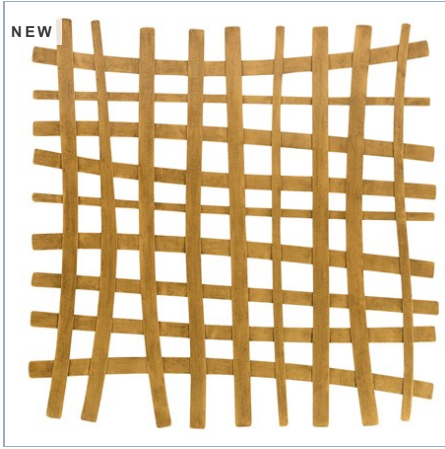

UTTERMOST

GRIDLINES METAL WALL DECOR, BLACK

ITEM #04293

This solid iron wall panel is constructed in an abstract grid pattern, finished in matte black. May be hung four ways.

Designer:	0
Dimensions:	24 W X 24 H X 1 D (in)
Weight:	8
Ship Via:	Small Parcel
UPC Number:	792977042939

Complementary Items

GRIDLINES METAL WALL DECOR, GOLD

04333 | 24 W X 24 H X 1 D (IN)