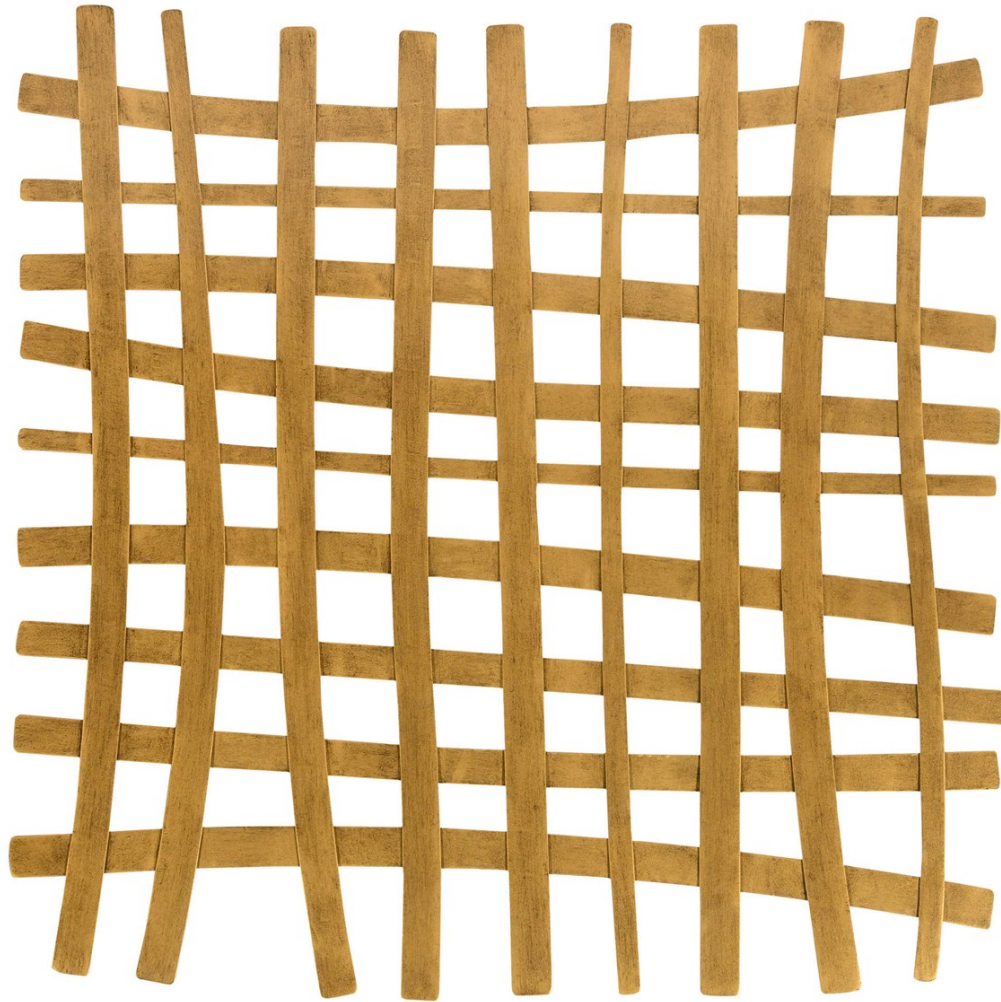

UTTERMOST

New

GRIDLINES METAL WALL DECOR, GOLD

ITEM #04333

This solid iron wall panel is constructed in an abstract grid pattern, finished in lightly antiqued gold. May be hung four ways.

Designer:	0
Dimensions:	24 W X 24 H X 1 D (in)
Weight:	12
Ship Via:	Small Parcel
UPC Number:	792977043332

Complementary Items

GRIDLINES METAL WALL DECOR, BLACK

04293 | 24 W X 24 H X 1 D (IN)