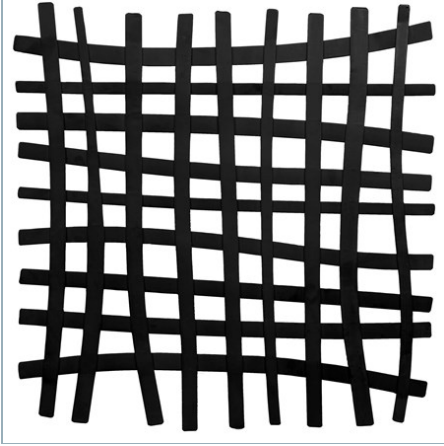

UTTERMOST

New

GRIDLINES METAL WALL DECOR, GOLD

ITEM #04333

This solid iron wall panel is constructed in an abstract grid pattern, finished in lightly antiqued gold. May be hung four ways.

Designer:	0
Dimensions:	24 W X 24 H X 1 D (in)
Weight:	12
Ship Via:	Small Parcel
UPC Number:	792977043332

Complementary Items

GRIDLINES METAL WALL DECOR, BLACK

04293 | 24 W X 24 H X 1 D (IN)