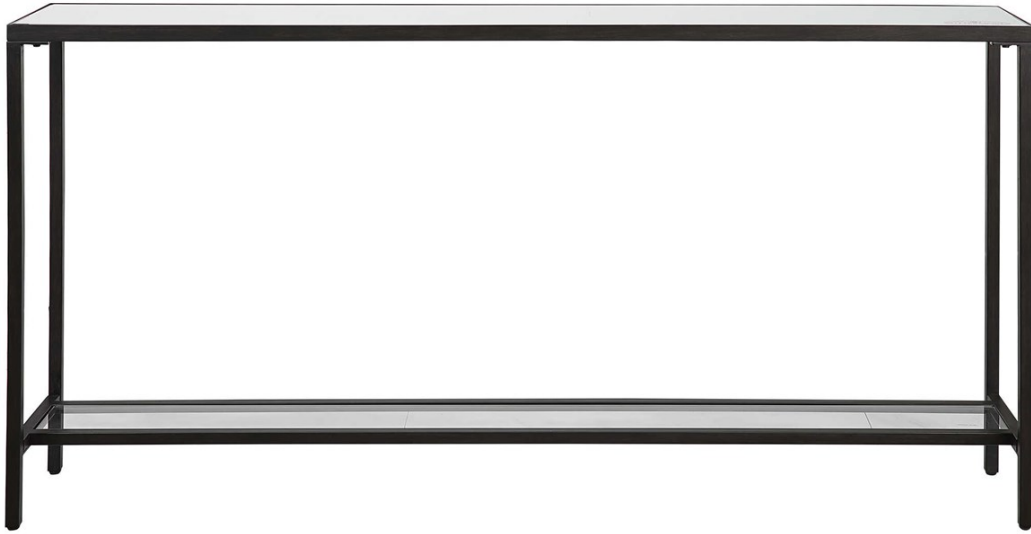

UTTERMOST

HAYLEY CONSOLE TABLE, BLACK

ITEM #24997

Classic and minimalistic, this narrow console table in steel is finished with a streamlined rustic black, inset with a beveled mirrored top, and gallery shelf in clear glass.

Designer:	0
Dimensions:	60 W X 31 H X 10 D (in)
Weight:	46
Ship Via:	Small Parcel
UPC Number:	792977249970
Assembly Instructions:	Click Here

Complementary Items

HAYLEY CONSOLE TABLE, GOLD

24685 | 60 W X 31 H X 10 D (IN)

HAYLEY CONSOLE TABLE, SILVER

24913 | 60 W X 31 H X 10 D (IN)