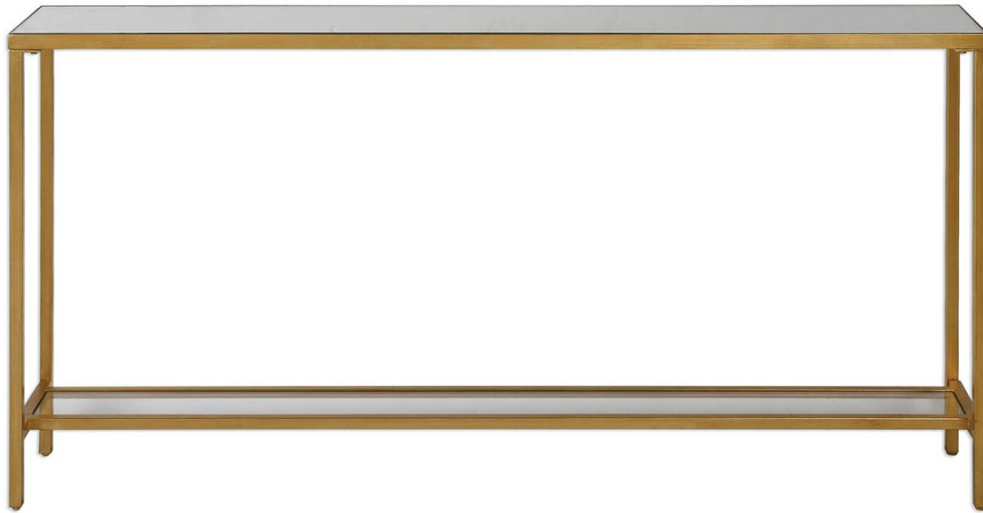

## HAYLEY CONSOLE TABLE, GOLD

ITEM #24685

Classic and minimalistic, this narrow console table in iron is finished with lightly antiqued gold leaf, inset with a beveled mirrored top, and gallery shelf in clear glass.

<b>Designer:</b>	0
<b>Dimensions:</b>	60 W X 31 H X 10 D (in)
<b>Weight:</b>	50
<b>Ship Via:</b>	Small Parcel
<b>UPC Number:</b>	792977246856
<b>Assembly Instructions:</b>	<a href="#">Click Here</a>

## Complementary Items

**HAYLEY CONSOLE TABLE, SILVER**

24913 | 60 W X 31 H X 10 D (IN)

**HAYLEY CONSOLE TABLE, BLACK**

24997 | 60 W X 31 H X 10 D (IN)