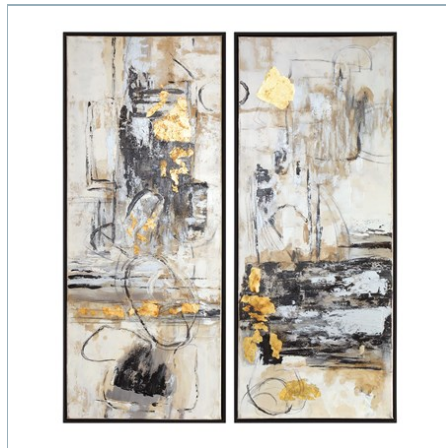

UTTERMOST

HENZLER CONSOLE TABLE

ITEM #24278

Forged iron frame and iron cross stretchers in antiqued gold leaf. Top is reinforced mirror and gallery shelf is clear tempered glass.

Designer:	0
Dimensions:	45 W X 33 H X 14 D (in)
Weight:	56
Ship Via:	Small Parcel
UPC Number:	792977242780
Assembly Instructions:	Click Here

Complementary Items

HENZLER COFFEE TABLE

24276 | 38 W X 19 H X 28 D (IN)

HENZLER LAMP TABLE

26120 | 26 W X 26 H X 18 D (IN)

JUNIUS ROUND MIRROR, GOLD

13887 | 43 W X 43 H X 1 D (IN)

FLAVIAN TABLE LAMP

26171-1 | 30H, SHADE 11H X 18W X 11D (IN)

**LIFE SCENES HAND PAINTED CANVASES,
S12**

51302 | 21 W X 51 H X 3 D (IN)