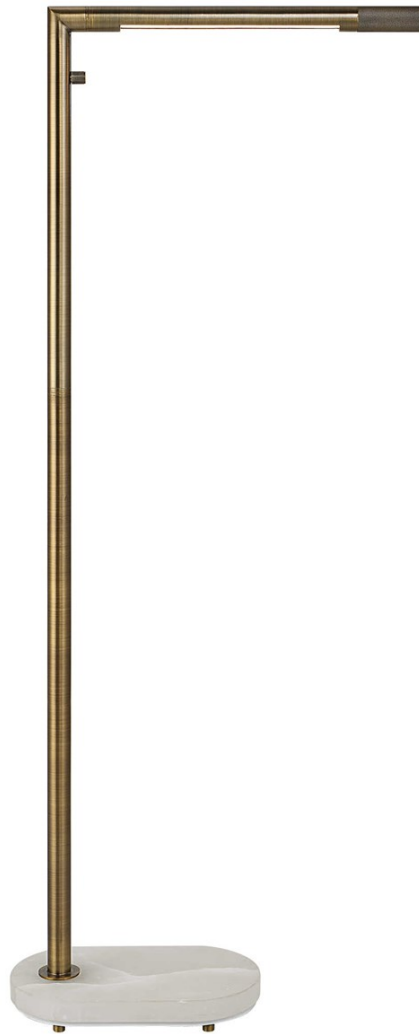

REVELATION

HIGHLIGHT FLOOR LAMP - ANTIQUE BRASS

ITEM #R30043-1

The sleek and minimalist design of the Highlight Floor Lamp is perfect when you need a lot of light but have limited space. Finished in an antique brass, both the post and LED arm are multi-directional and can independently rotate 350 degrees. The post is built to a height for reading by a sofa or chair and contains a knurled rotary dimmer directly underneath the arm. The capsule-shaped alabaster base can be easily rotated and tucked discreetly out of the way. The four feet were added for stabilization on carpet and allow cord control from any direction. The LED light is an integrated light system - no bulb required. Produces 54,000 estimated hours of illumination.

Designer:	0
Dimensions:	45H, Shade 0HX0 Dia. (in)
Weight:	19
Ship Via:	Small Parcel
UPC Number:	792977760734

Complementary Items

HIGHLIGHT FLOOR LAMP - BLACK
R30044-1 | 45H, SHADE 0H X 0 DIA. (IN)

HIGHLIGHT DESK LAMP - BLACK
R30042-1 | 21H, SHADE 0H X 0 DIA. (IN)

HIGHLIGHT DESK LAMP - ANTIQUE BRASS
R30041-1 | 21H, SHADE 0H X 0 DIA. (IN)