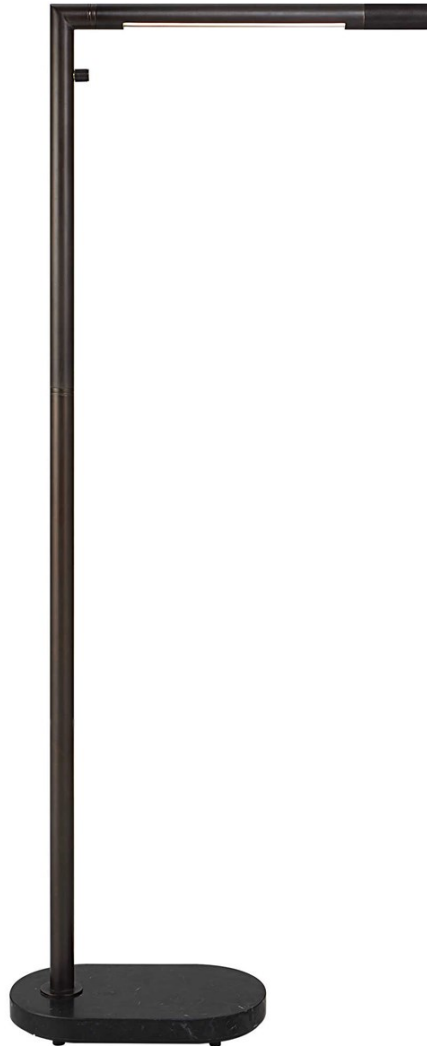

REVELATION

HIGHLIGHT FLOOR LAMP - BLACK

ITEM #R30044-1

The sleek and minimalist design of the Highlight Floor Lamp is perfect when you need a lot of light but have limited space. Finished in matte black, both the post and LED arm are multi-directional and can independently rotate 350 degrees. The post is built to a height for reading by a sofa or chair and contains a knurled rotary dimmer directly underneath the arm. The capsule-shaped marble base can be easily rotated and tucked discreetly out of the way. The four feet were added for stabilization on carpet and allow cord control from any direction. The LED light is an integrated light system - no bulb required. Produces 54,000 estimated hours of illumination.

Designer:	0
Dimensions:	45H, Shade 0HX0 Dia. (in)
Weight:	22
Ship Via:	Small Parcel
UPC Number:	792977760727

Complementary Items

HIGHLIGHT FLOOR LAMP - ANTIQUE BRASS

R30043-1 | 45H, SHADE 0H X 0 DIA. (IN)

HIGHLIGHT DESK LAMP - BLACK

R30042-1 | 21H, SHADE 0H X 0 DIA. (IN)

HIGHLIGHT DESK LAMP - ANTIQUE BRASS

R30041-1 | 21H, SHADE 0H X 0 DIA. (IN)