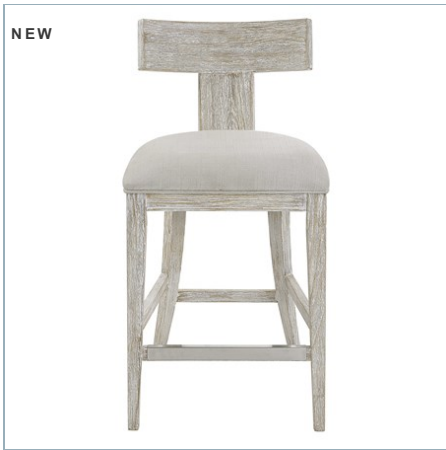

IDRIS COUNTER STOOL, WHITE

23693 | 20 W X 38 H X 23 D (IN)