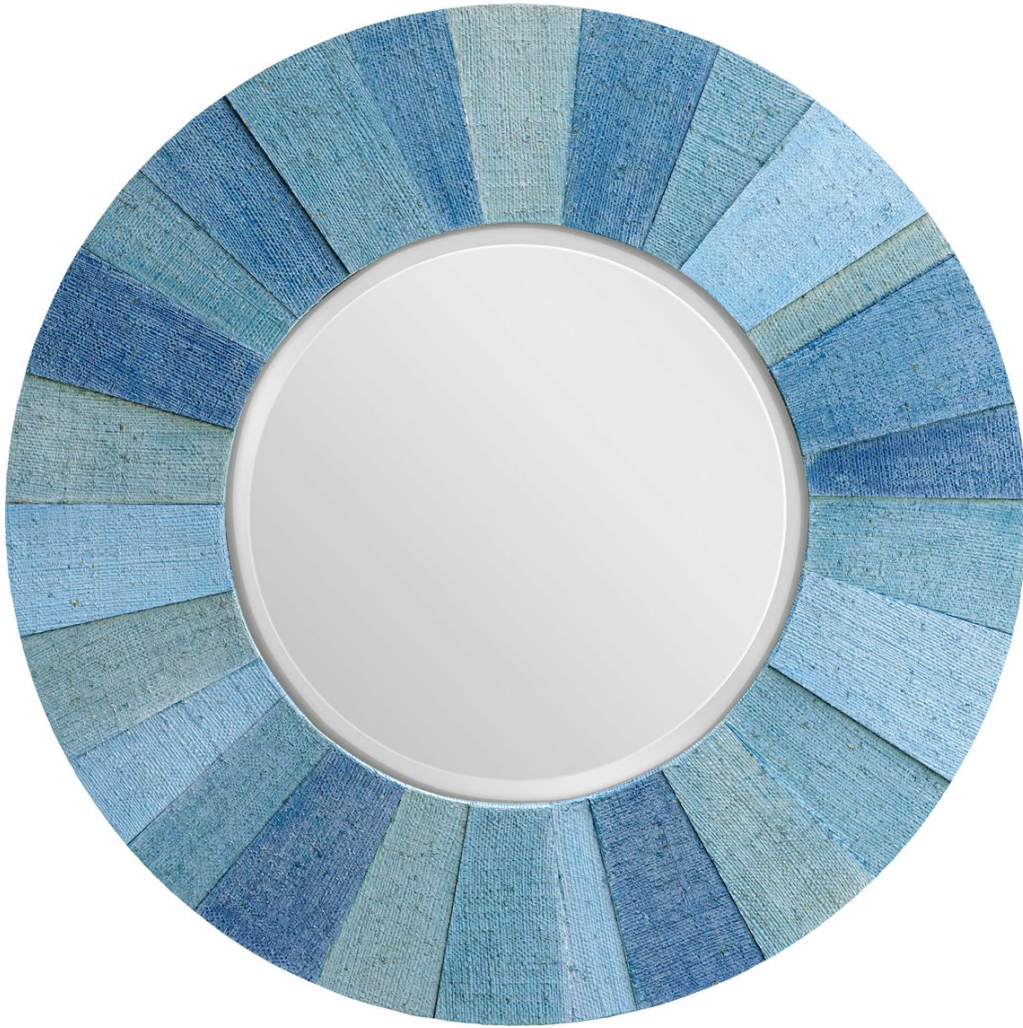

## ISLE ROUND MIRROR

ITEM #09786

A stunning accent to any wall, this round mirror features a substantial wooden frame covered in natural woven seagrass, finished in multiple shades of aqua and ocean blue. The mirror has a generous 1 1/2" bevel.