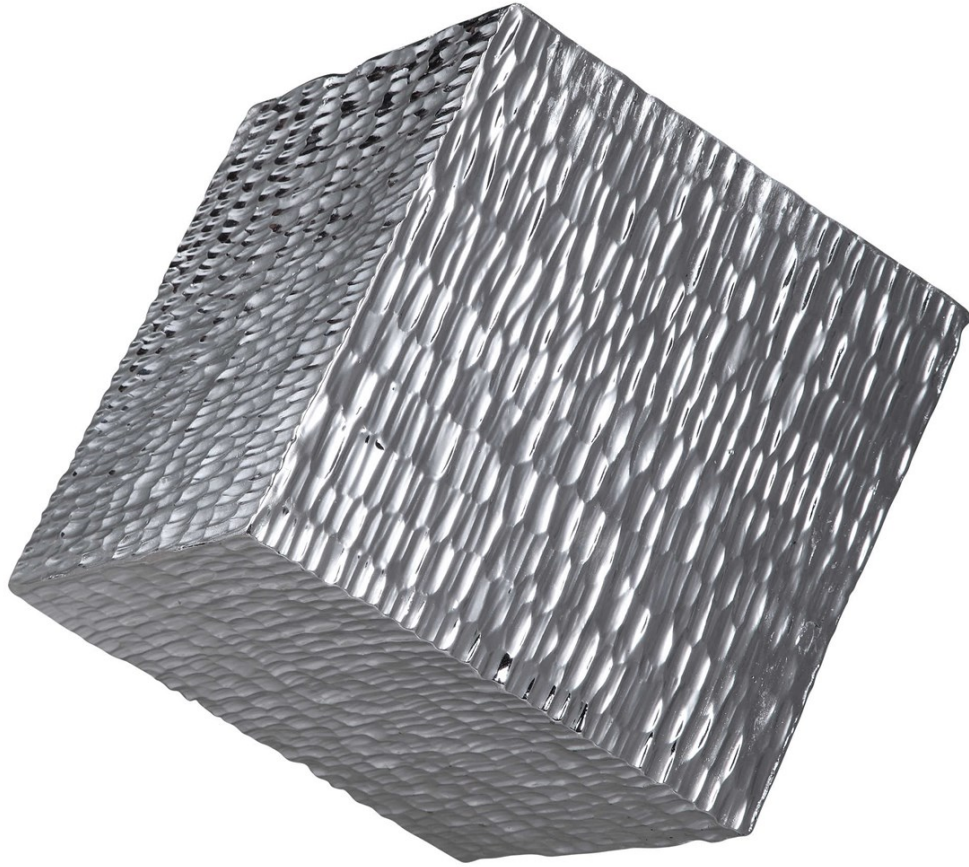

## JESSAMINE WALL CUBE

ITEM #04237

Featuring a chiseled texture finished in metallic silver, this striking wall decor offers creative display options with its 3-dimensional offset positioning.

<b>Designer:</b>	0
<b>Dimensions:</b>	8 W X 8 H X 8 D (in)
<b>Weight:</b>	5
<b>Ship Via:</b>	Small Parcel
<b>UPC Number:</b>	792977042373