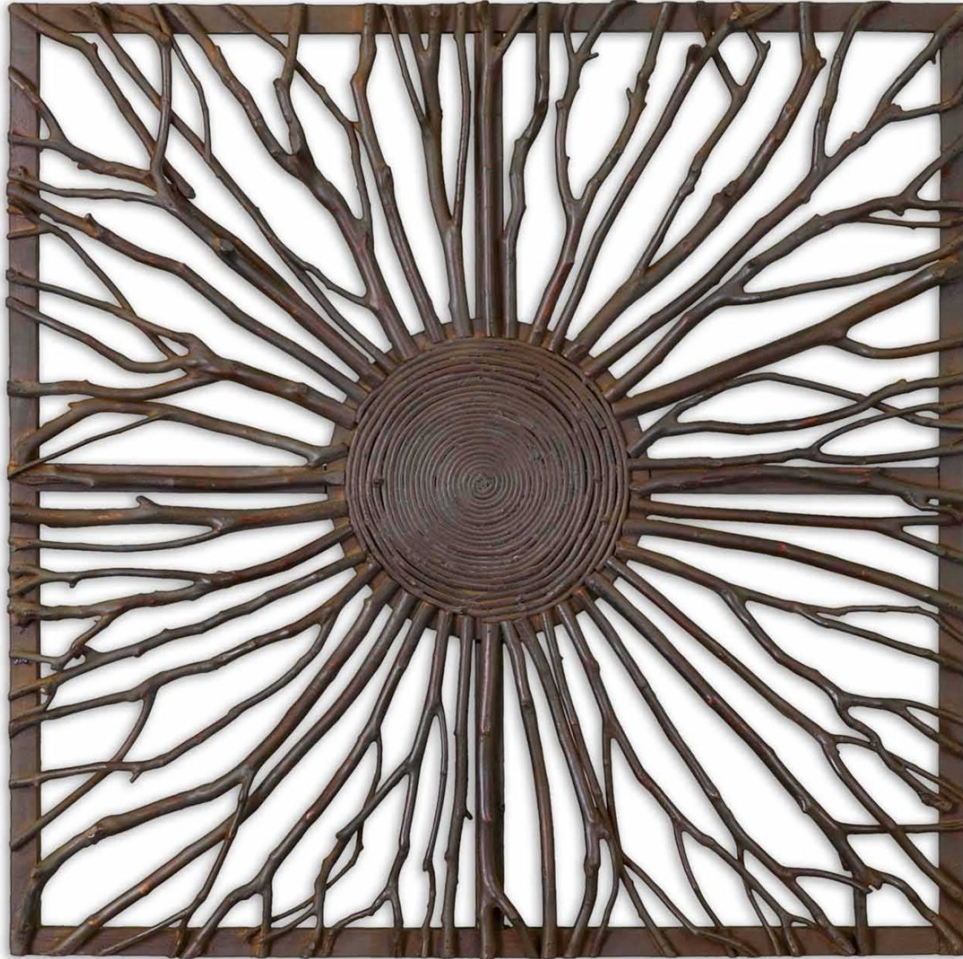

UTTERMOST

JOSIAH WOOD WALL DECOR

ITEM #13777

This decorative wall art features real wooden branches with burnished edges and light gray accents woven onto a wooden frame.

Designer:	0
Dimensions:	27 W X 27 H X 2 D (in)
Weight:	7
Ship Via:	Small Parcel
UPC Number:	792977137772

Complementary Items

JOSIAH ROUND MIRROR

13705 | 38 W X 38 H X 2 D (IN)