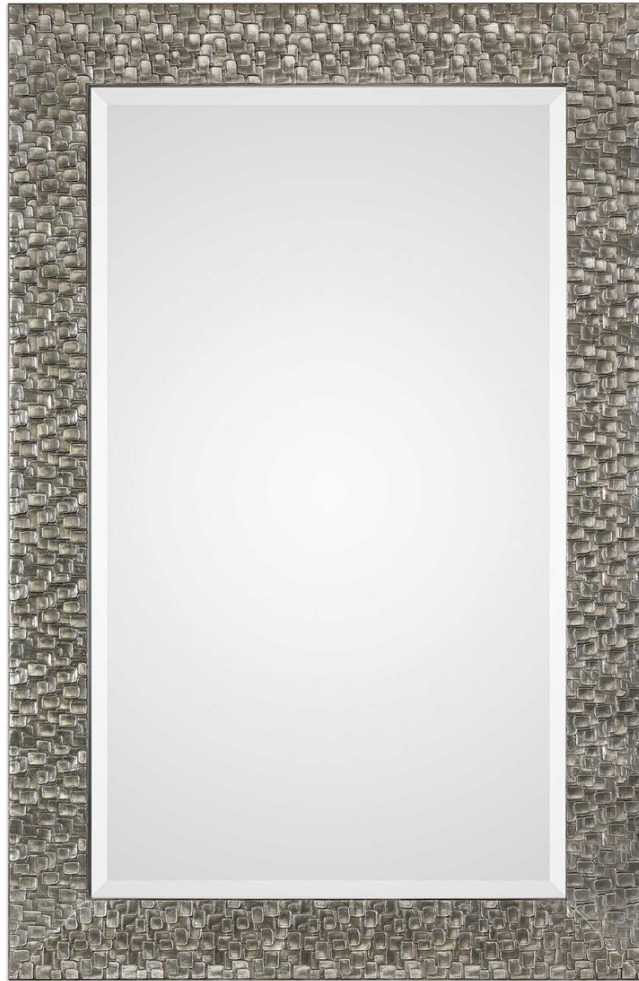

UTTERMOST

KANUTI MIRROR

ITEM #09380

This solid wood frame features an alternating, 3-dimensional design, finished in a metallic silver accented with a light gray glaze. Mirror features a generous 1 1/4" bevel and may be hung horizontal or vertical.

Designer:	0
Dimensions:	39 W X 59 H X 1 D (in)
Weight:	67
Ship Via:	Motor Freight
UPC Number:	792977093801