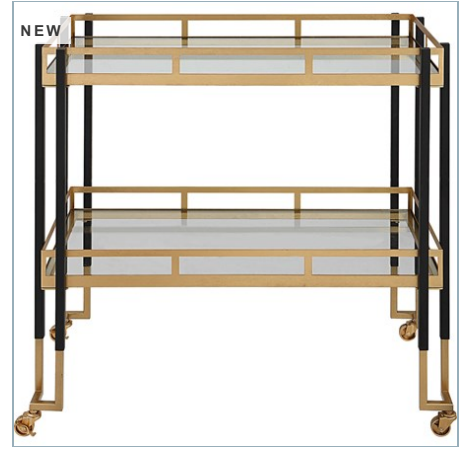

UTTERMOST

New

KENTMORE ETAGERE, 2 CARTONS

ITEM #25221

Featuring a clean lined solid iron frame, this contemporary etagere is finished in a two-toned matte black and brushed gold. Has five tempered glass shelves providing ample display space.

Designer:	0
Dimensions:	47 W X 79 H X 16 D (in)
Weight:	156
Ship Via:	Motor Freight
UPC Number:	792977252215
Assembly Instructions:	Click Here

Complementary Items

KENTMORE SIDE TABLE

25138 | 28 W X 24 H X 16 D (IN)

KENTMORE CONSOLE TABLE

24978 | 54 W X 32 H X 14 D (IN)

KENTMORE BAR CART

25229 | 33 W X 32 H X 17 D (IN)