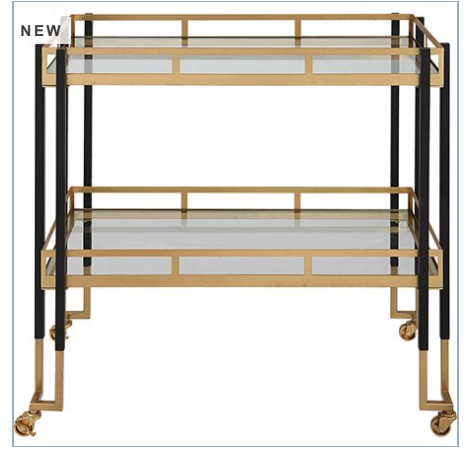

UTTERMOST

KENTMORE SIDE TABLE

ITEM #25138

Featuring a clean lined solid iron frame, this contemporary table is finished in a two-toned matte black and brushed gold. Has two tempered glass shelves.

Designer:	0
Dimensions:	28 W X 24 H X 16 D (in)
Weight:	37
Ship Via:	Small Parcel
UPC Number:	792977251386
Assembly Instructions:	Click Here

Complementary Items

KENTMORE CONSOLE TABLE

24978 | 54 W X 32 H X 14 D (IN)

KENTMORE ETAGERE, 2 CARTONS

25221 | 47 W X 79 H X 16 D (IN)

KENTMORE BAR CART

25229 | 33 W X 32 H X 17 D (IN)