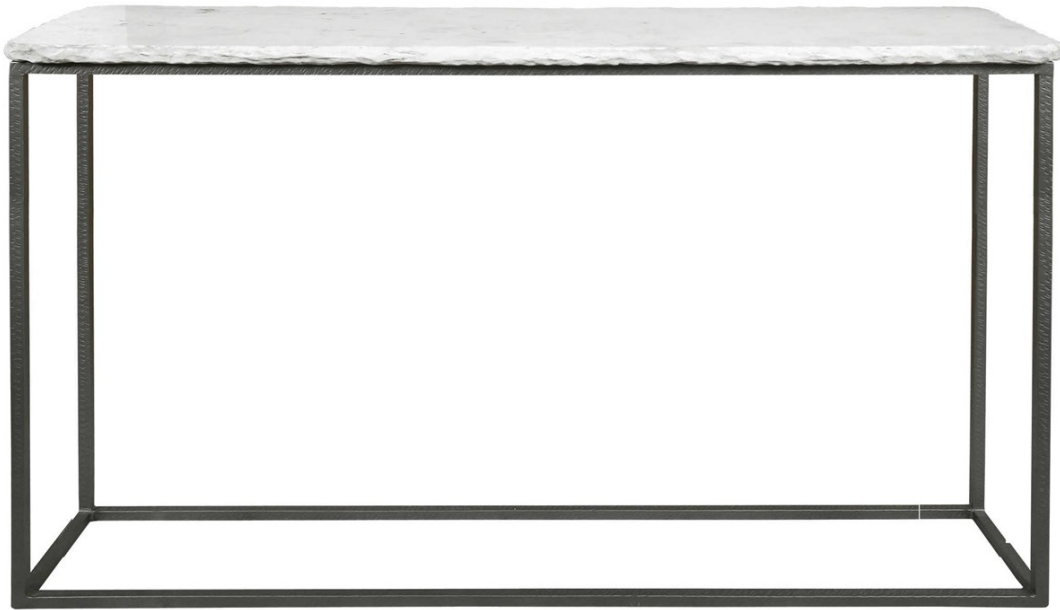

REVELATION

KOSUMI CONSOLE TABLE, 2 CARTONS

ITEM #R25042

Artisan crafted with a hand chiseled natural Basra marble top, set on a simplistic iron frame finished in aged steel with an organic hammered texture.

Designer:	0
Dimensions:	59 W X 32 H X 14 D (in)
Weight:	217
Ship Via:	Motor Freight
UPC Number:	792977791004