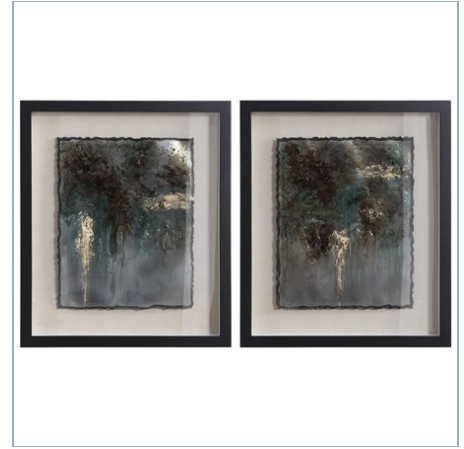

UTTERMOST

LAKESIDE GRANDE FRAMED PRINT

ITEM #41433

Hand painted on a metal sheet, this contemporary artwork features shades of silver leaf, blue-green and white. Each piece is placed under glass in a black shadow box style frame against a white background. Due to the handcrafted nature of this artwork, each piece may have subtle differences. May be hung horizontal or vertical.

Designer:	0
Dimensions:	40 W X 60 H X 2 D (in)
Weight:	70
Ship Via:	Motor Freight
UPC Number:	792977414330

Complementary Items

RUSTIC PATINA GRANDE FRAMED PRINT

35369 | 40 W X 60 H X 2 D (IN)

**OCEAN SWELL FRAMED PRINTS, S/3, 3
CARTONS**

35374 | 21 W X 66 H X 2 D (IN)

RUSTIC PATINA FRAMED PRINTS, S/2

35366 | 25 W X 29 H X 2 D (IN)

GLIMMERING AGATE FRAMED PRINTS, S/2

41434 | 20 W X 44 H X 2 D (IN)