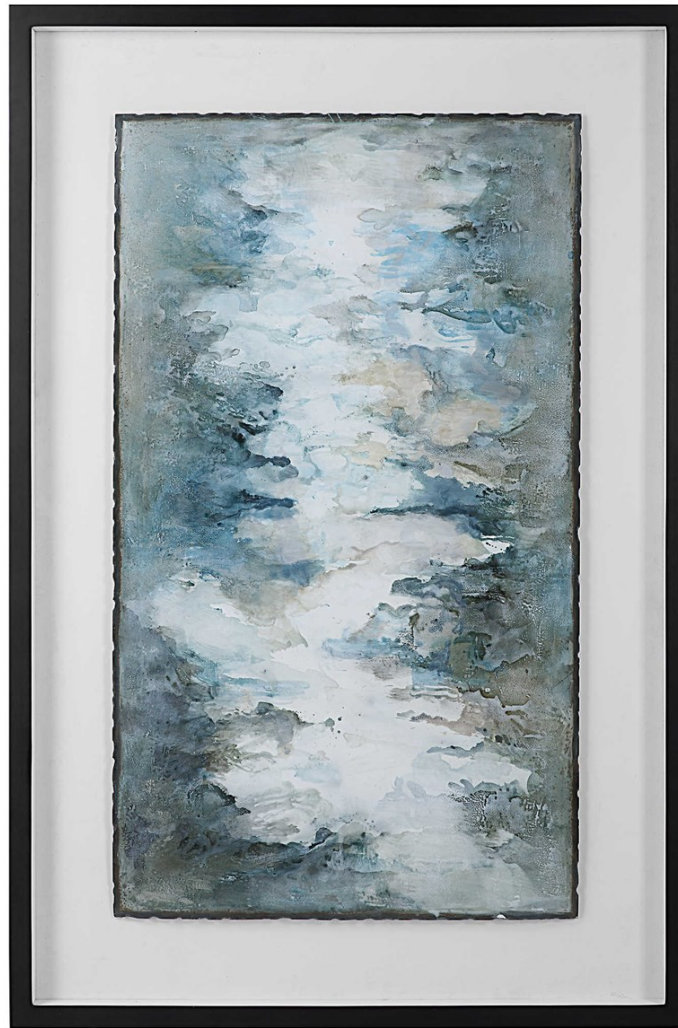

UTTERMOST

LAKESIDE GRANDE FRAMED PRINT

ITEM #41433

Hand painted on a metal sheet, this contemporary artwork features shades of silver leaf, blue-green and white. Each piece is placed under glass in a black shadow box style frame against a white background. Due to the handcrafted nature of this artwork, each piece may have subtle differences. May be hung horizontal or vertical.

Designer:	0
Dimensions:	40 W X 60 H X 2 D (in)
Weight:	70
Ship Via:	Motor Freight
UPC Number:	792977414330

Complementary Items

RUSTIC PATINA GRANDE FRAMED PRINT

35369 | 40 W X 60 H X 2 D (IN)

**OCEAN SWELL FRAMED PRINTS, S/3, 3
CARTONS**

35374 | 21 W X 66 H X 2 D (IN)

RUSTIC PATINA FRAMED PRINTS, S/2

35366 | 25 W X 29 H X 2 D (IN)

GLIMMERING AGATE FRAMED PRINTS, S/2

41434 | 20 W X 44 H X 2 D (IN)