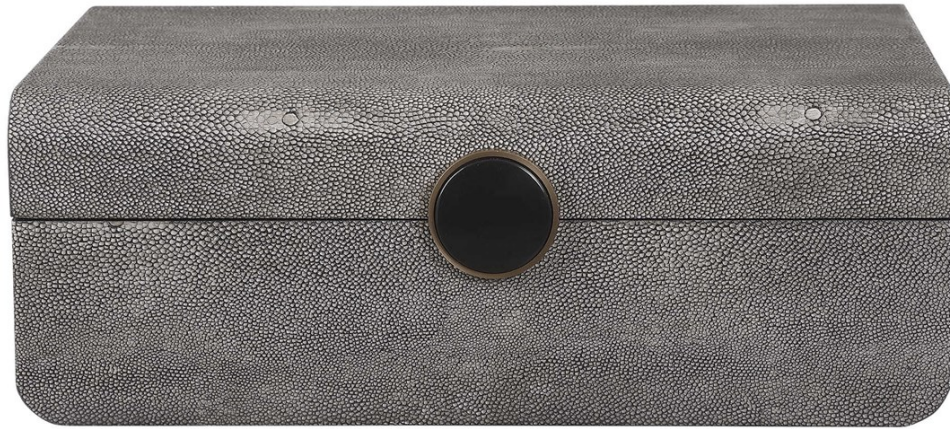

UTTERMOST

LALIQUE BOX, GRAY

ITEM #17836

Inspired by the Art Deco era, this decorative box showcases a faux smoke gray shagreen wrapped exterior accented by a brushed antique brass and black enamel closure. The interior is finished in matte black.

Designer:	0
Dimensions:	13 W X 5 H X 9 D (in)
Weight:	5
Ship Via:	Small Parcel
UPC Number:	792977178362

Complementary Items

LALIQUE BOX, WHITE

17995 | 13W X 5H X 9D (IN)

LALIQUE BOX, BLACK

18058 | 13W X 5H X 9D (IN)