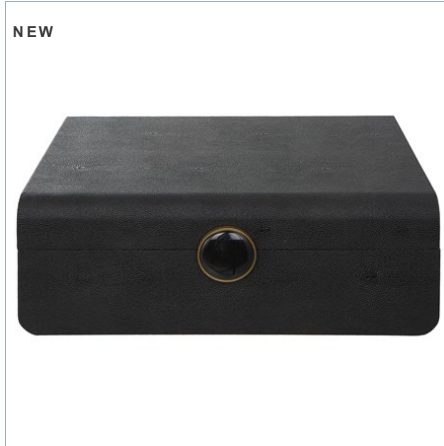

## LALIQUE BOX, WHITE

ITEM #17995

Inspired by the Art Deco era, this decorative box showcases a faux white shagreen wrapped exterior accented by a brushed antique brass and black enamel closure. The interior is finished in matte black.

|                    |                       |
|--------------------|-----------------------|
| <b>Designer:</b>   | 0                     |
| <b>Dimensions:</b> | 13 W X 5 H X 9 D (in) |
| <b>Weight:</b>     | 5                     |
| <b>Ship Via:</b>   | Small Parcel          |
| <b>UPC Number:</b> | 792977179956          |

## Complementary Items

**LALIQUE BOX, GRAY**

17836 | 13W X 5H X 9D (IN)

**LALIQUE BOX, BLACK**

18058 | 13W X 5H X 9D (IN)