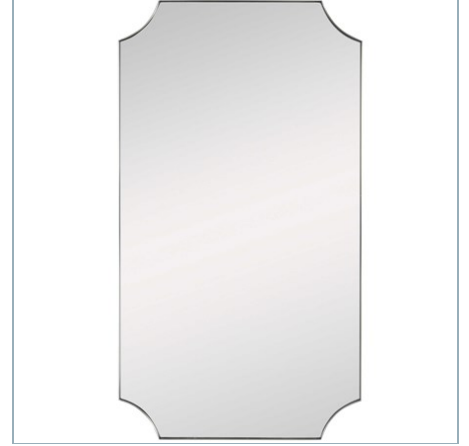

## LENNOX TALL MIRROR, NICKEL

ITEM #09893

A stylish take on updated traditional style, this dressing mirror features a stainless steel frame finished in a polished nickel with scalloped corner detailing. May be hung horizontal or vertical.

## Complementary Items

**LENNOX MIRROR, NICKEL**

09710 | 22" W X 40" H X 1" D (IN)

**LENNOX MIRROR, BLACK**

09709 | 22" W X 40" H X 1" D (IN)

**LENNOX MIRROR, BRASS**

09727 | 22" W X 40" H X 1" D (IN)