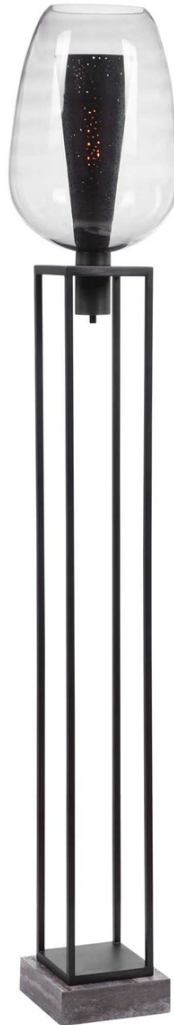

REVELATION

LIGHT HOUSE FLOOR LAMP

ITEM #R28363-1

A tall torchiere lamp that creates a chic and impressive statement. The oversized smoke glass globe encases a bronze finished pierced steel diffuser and sits atop a simple bronze finished scaffold made of square steel. The base is made of natural, unfilled travertine like stone. Lamp has a dimmer switch.

Designer:	0
Dimensions:	77H, Shade 18H X 0 Dia. (in)
Weight:	50
Ship Via:	Motor Freight
UPC Number:	792977767344
Assembly Instructions:	Click Here

Complementary Items

CELESTE TORCHIERE

R29567-1 | 45H, SHADE 38H X 0 DIA. (IN)

DARSH, 1 LT PENDANT

R22093 | 14 H X 12 DIA. (IN)

LIGHT HOUSE ACCENT LAMP

R30076-1 | 23H, SHADE 18H X 13 DIA. (IN)