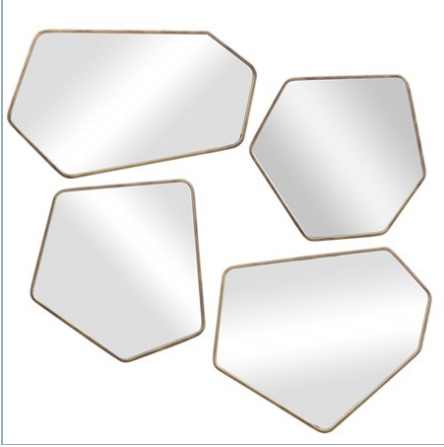

UTTERMOST

LINNEAH LARGE MIRROR, GOLD

ITEM #09826

This Scandinavian inspired mirror is organically shaped with a petite metal frame finished in aged gold. May be hung horizontal or vertical.

Designer:	0
Dimensions:	22 W X 35 H X 1 D (in)
Weight:	23
Ship Via:	Small Parcel
UPC Number:	792977098264

Complementary Items

LINNEAH MIRRORS, GOLD, S/4

09616 | 12W X 20H X 1D (IN)

LINNEAH MIRRORS, BLACK, S/4

09813 | 12W X 20H X 1D (IN)