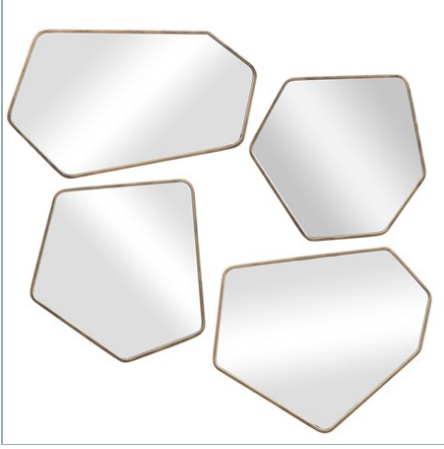

UTTERMOST

LINNEAH MIRRORS, BLACK, S/4

ITEM #09813

Scandinavian inspired mirrors are organically shaped with petite metal frames finished in satin black. Each mirror may be hung horizontal or vertical.
Sizes: S-14"x13", M1- 18"x14", M2- 15"x14", L-20"x12"

Designer:	0
Dimensions:	12 W X 20 H X 1 D (in)
Weight:	20
Ship Via:	Small Parcel
UPC Number:	792977098134

Complementary Items

LINNEAH MIRRORS, GOLD, S14

09616 | 12W X 20H X 1D (IN)

LINNEAH LARGE MIRROR, GOLD