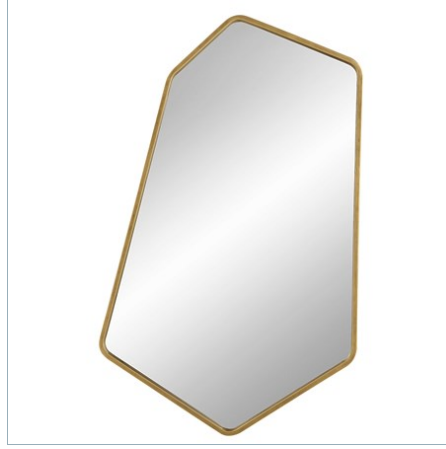

UTTERMOST

LINNEAH MIRRORS, BLACK, S/4

ITEM #09813

Scandinavian inspired mirrors are organically shaped with petite metal frames finished in satin black. Each mirror may be hung horizontal or vertical.
Sizes: S-14"x13", M1- 18"x14", M2- 15"x14", L-20"x12"

Designer:	0
Dimensions:	12 W X 20 H X 1 D (in)
Weight:	20
Ship Via:	Small Parcel
UPC Number:	792977098134

Complementary Items

LINNEAH MIRRORS, GOLD, S14

09616 | 12W X 20H X 1D (IN)

LINNEAH LARGE MIRROR, GOLD