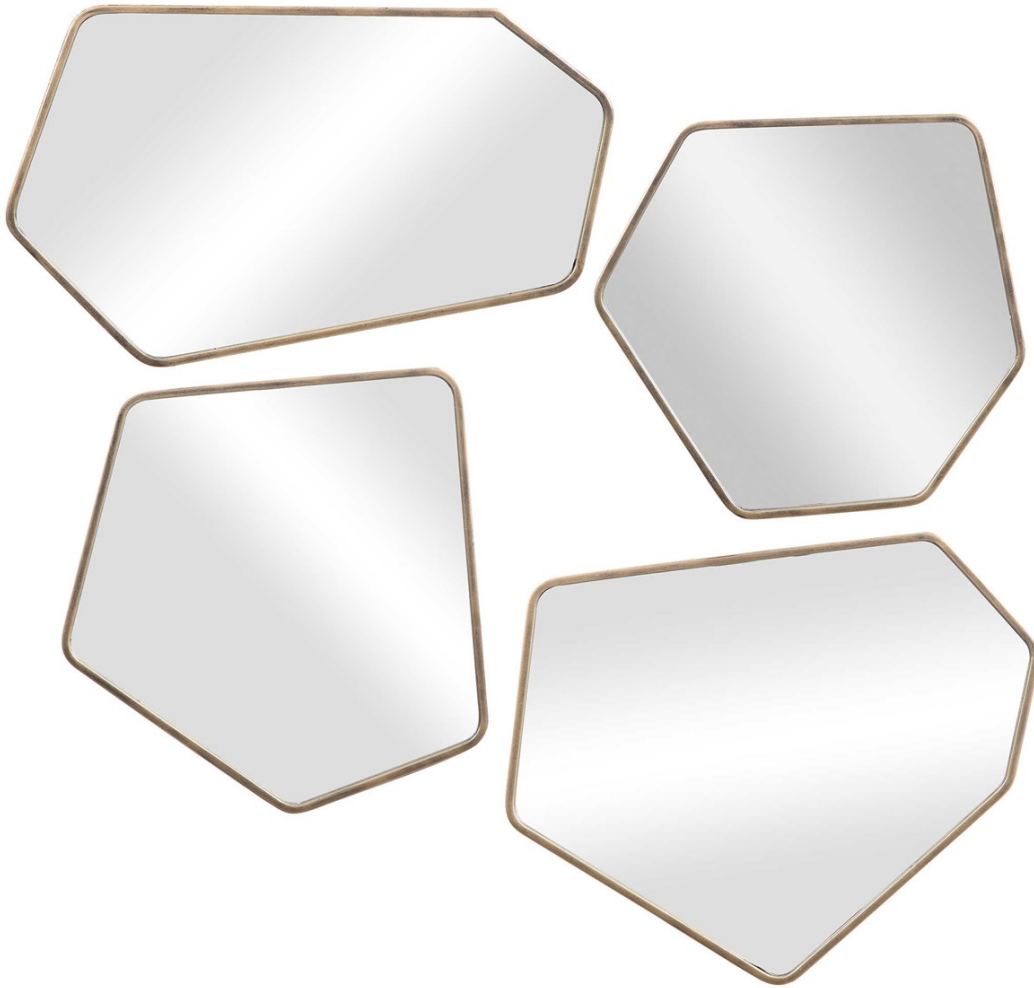

## LINNEAH MIRRORS, GOLD, S/4

ITEM #09616

Scandinavian inspired mirrors are organically shaped with petite metal frames finished in aged gold. Sizes: S-14"x13", M1- 18"x14", M2- 15"x14", L- 20"x12"

<b>Designer:</b>	0
<b>Dimensions:</b>	12 W X 20 H X 1 D (in)
<b>Weight:</b>	16
<b>Ship Via:</b>	Small Parcel
<b>UPC Number:</b>	792977096161

## Complementary Items

**LINNEAH MIRRORS, BLACK, S/4**

09813 | 12 W X 20 H X 1 D (IN)

**LINNEAH LARGE MIRROR, GOLD**

09826 | 22 W X 35 H X 1 D (IN)