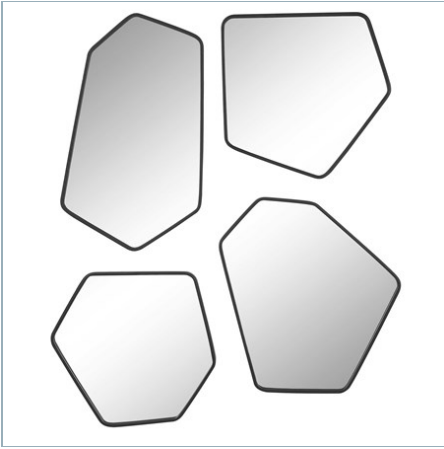

## LINNEAH MIRRORS, GOLD, S/4

ITEM #09616

Scandinavian inspired mirrors are organically shaped with petite metal frames finished in aged gold. Sizes: S-14"x13", M1- 18"x14", M2- 15"x14", L- 20"x12"

<b>Designer:</b>	0
<b>Dimensions:</b>	12 W X 20 H X 1 D (in)
<b>Weight:</b>	16
<b>Ship Via:</b>	Small Parcel
<b>UPC Number:</b>	792977096161

## Complementary Items

**LINNEAH MIRRORS, BLACK, S/4**

09813 | 12 W X 20 H X 1 D (IN)

**LINNEAH LARGE MIRROR, GOLD**

09826 | 22 W X 35 H X 1 D (IN)