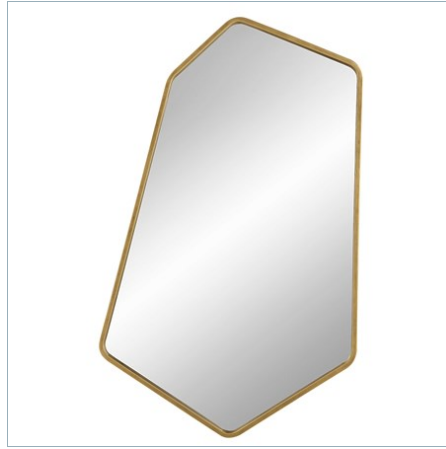

## LINNEAH MIRRORS, GOLD, S/4

ITEM #09616

Scandinavian inspired mirrors are organically shaped with petite metal frames finished in aged gold. Sizes: S-14"x13", M1- 18"x14", M2- 15"x14", L- 20"x12"

<b>Designer:</b>	0
<b>Dimensions:</b>	12 W X 20 H X 1 D (in)
<b>Weight:</b>	16
<b>Ship Via:</b>	Small Parcel
<b>UPC Number:</b>	792977096161

## Complementary Items

**LINNEAH MIRRORS, BLACK, S/4**

09813 | 12 W X 20 H X 1 D (IN)

**LINNEAH LARGE MIRROR, GOLD**

09826 | 22 W X 35 H X 1 D (IN)