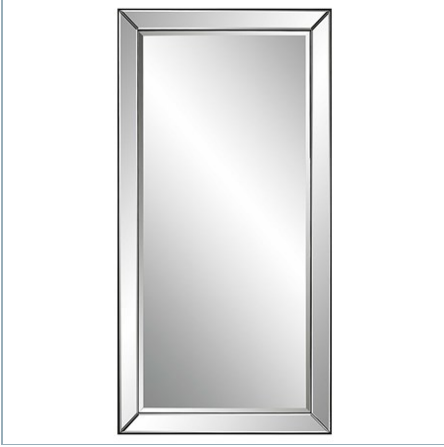

## LYTTON MIRROR, GOLD

ITEM #09779

Displaying a classic elegance, this rectangular mirror has a slim gold outer and inner edge, encasing a raised beveled mirror frame, creating a sophisticated look. May be hung horizontal or vertical.

<b>Designer:</b>	0
<b>Dimensions:</b>	24 W X 48 H X 1 D (in)
<b>Weight:</b>	27
<b>Ship Via:</b>	Small Parcel
<b>UPC Number:</b>	792977097793

## Complementary Items

**LYTTON MIRROR, BLACK**

09778 | 24 W X 48 H X 1 D (IN)