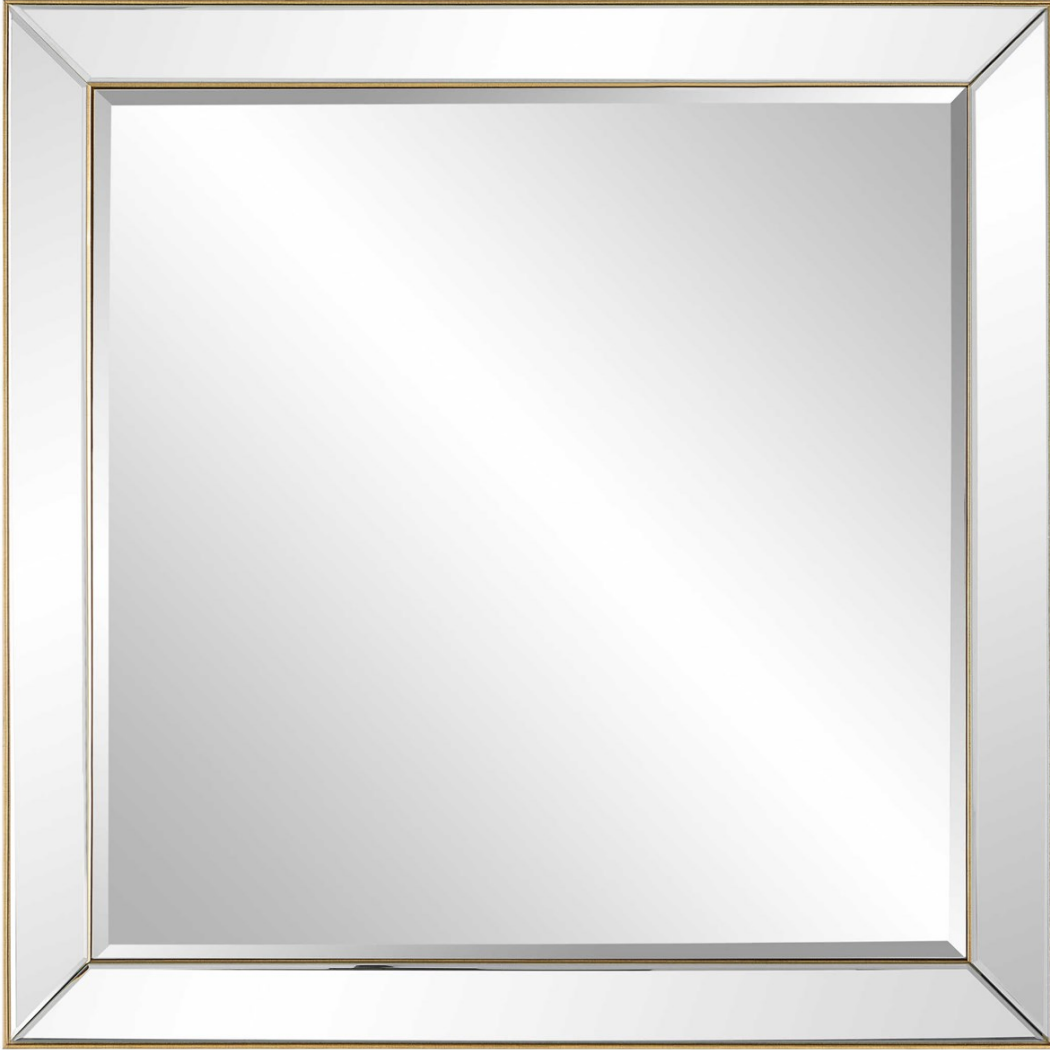

UTTERMOST

New

LYTTON SQUARE MIRROR, GOLD

ITEM #09891

The perfect accent to any style, this square mirror has a slim gold outer and inner edge, encasing a raised beveled mirror frame. Mirror has a 1/2" bevel.

| | |
|--------------------|------------------------|
| Designer: | 0 |
| Dimensions: | 28 W X 28 H X 1 D (in) |
| Weight: | 20 |
| Ship Via: | Small Parcel |
| UPC Number: | 792977098912 |