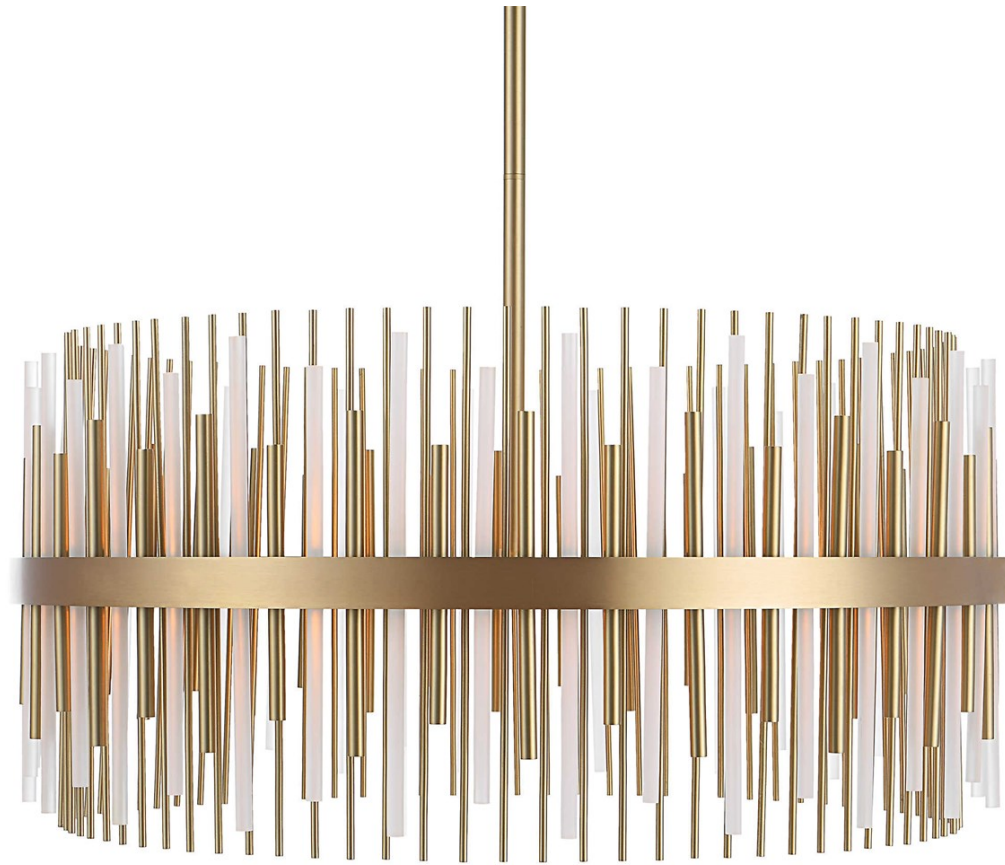

REVELATION

New

MAGIC WAND, 8 LT PENDANT

ITEM #R21355

A band, in rich brass finish, holds an evolution of metal beams and dancing frosted acrylic rods, giving the illusion of weightlessness. Supplied with 20' wire, 3-12" stems and 1-6" stem for adjustable installation with 8-60 watt max candelabra sockets.

Designer:

0

Dimensions:

16 H X 32 Dia. (in)

Weight:

56

Ship Via:

Motor Freight