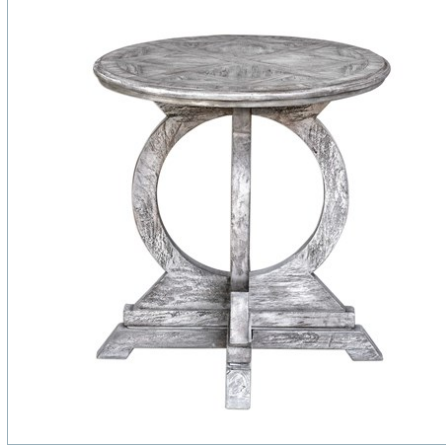

UTTERMOST

MAIVA DINING TABLE 2 CARTONS

ITEM #25861

Soft, weathered black finish on solid mango wood arched motif base, with rub-through distressing on the mindi veneer inlay top.

Designer:	0
Dimensions:	56 W X 30 H X 56 D (in)
Weight:	118
Ship Via:	Motor Freight
UPC Number:	792977258613
Assembly Instructions:	Click Here

Complementary Items

MAIVA SIDE TABLE, BLACK

25630 | 24 W X 26 H X 24 D (IN)

MAIVA SIDE TABLE, WHITE

25426 | 24 W X 26 H X 24 D (IN)