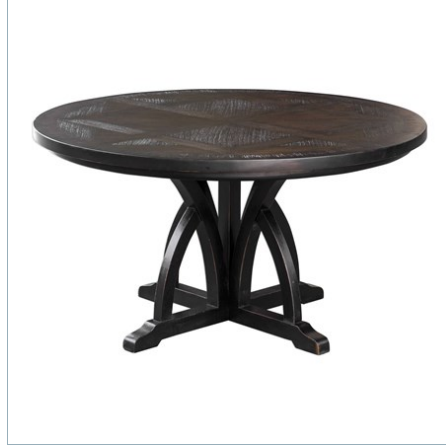

UTTERMOST

MAIVA SIDE TABLE, WHITE

ITEM #25426

Soft, aged white finish on solid mango wood circle motif base, with rub-through distressing on the mindi veneer inlay top.

Designer:	0
Dimensions:	24 W X 26 H X 24 D (in)
Weight:	30
Ship Via:	Small Parcel
UPC Number:	792977254264
Assembly Instructions:	Click Here

Complementary Items

MAIVA SIDE TABLE, BLACK

25630 | 24 W X 26 H X 24 D (IN)

MAIVA DINING TABLE 2 CARTONS

25861 | 56 W X 30 H X 56 D (IN)