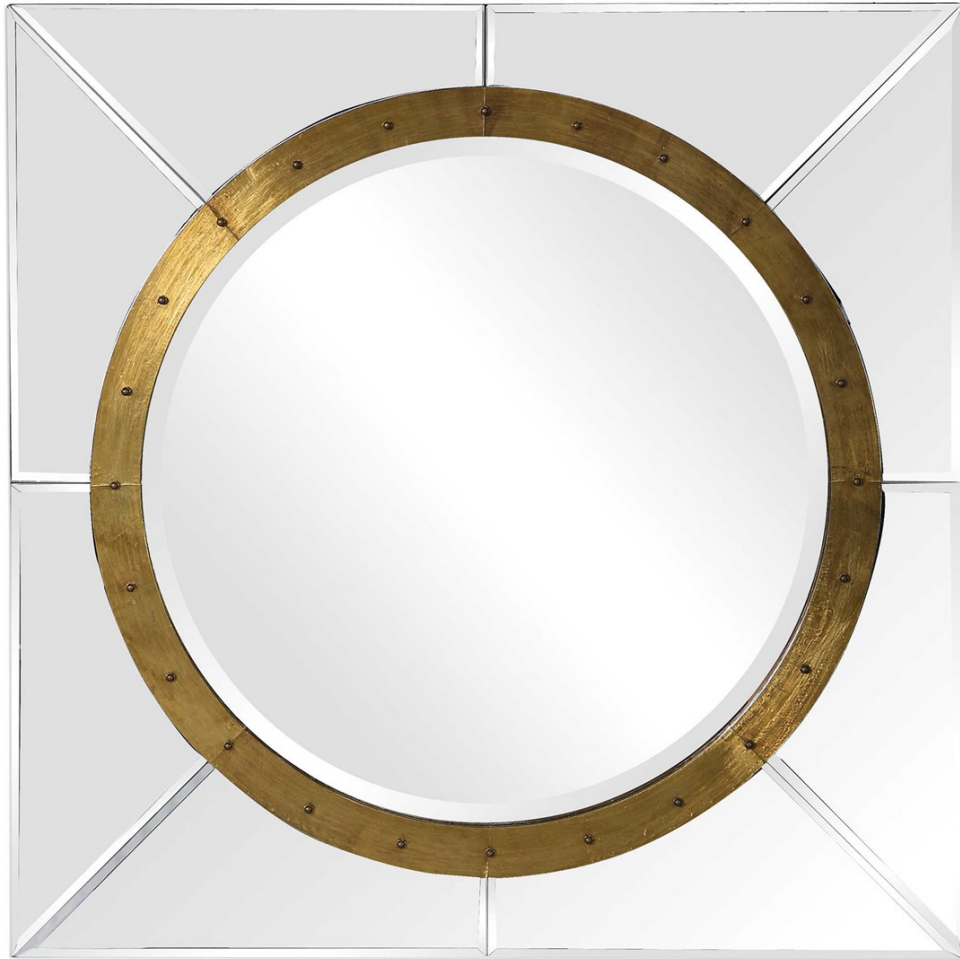

## MAYA SQUARE MIRROR

ITEM #09487

This frameless square design features gracefully curved beveled mirrors resting on a solid wood back surrounding a raised center that's clad in antiqued copper sheeting, accented with exposed rounded screw heads. A 1 1/4" bevel surrounds the center mirror.

<b>Designer:</b>	0
<b>Dimensions:</b>	31 W X 31 H X 2 D (in)
<b>Weight:</b>	32
<b>Ship Via:</b>	Small Parcel
<b>UPC Number:</b>	792977094877