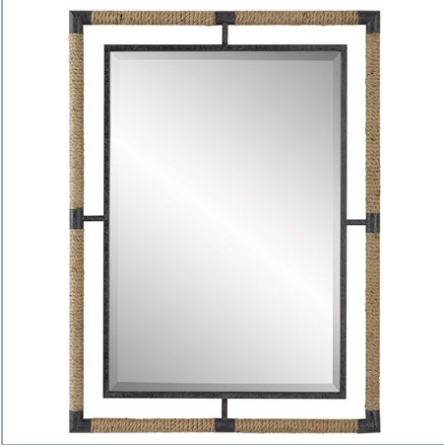

## MELVILLE ROUND MIRROR

ITEM #09475

This forged iron mirror frame is finished in a textured rust black that's wrapped in natural rope bringing a coastal feel to any room. The round mirror is surrounded by a generous 1 1/4" bevel.

<b>Designer:</b>	0
<b>Dimensions:</b>	36 W X 36 H X 1 D (in)
<b>Weight:</b>	33
<b>Ship Via:</b>	Oversize
<b>UPC Number:</b>	792977780442

## Complementary Items

**MELVILLE MIRROR**

09769 | 28 W X 38 H X 2 D (IN)

**FIRTH SMALL BENCH, NAVY**

23598 | 24 W X 21 H X 16 D (IN)

**FAWN SMALL BENCH**

23662 | 24 W X 21 H X 16 D (IN)

**FIRTH SMALL BENCH, OATMEAL**