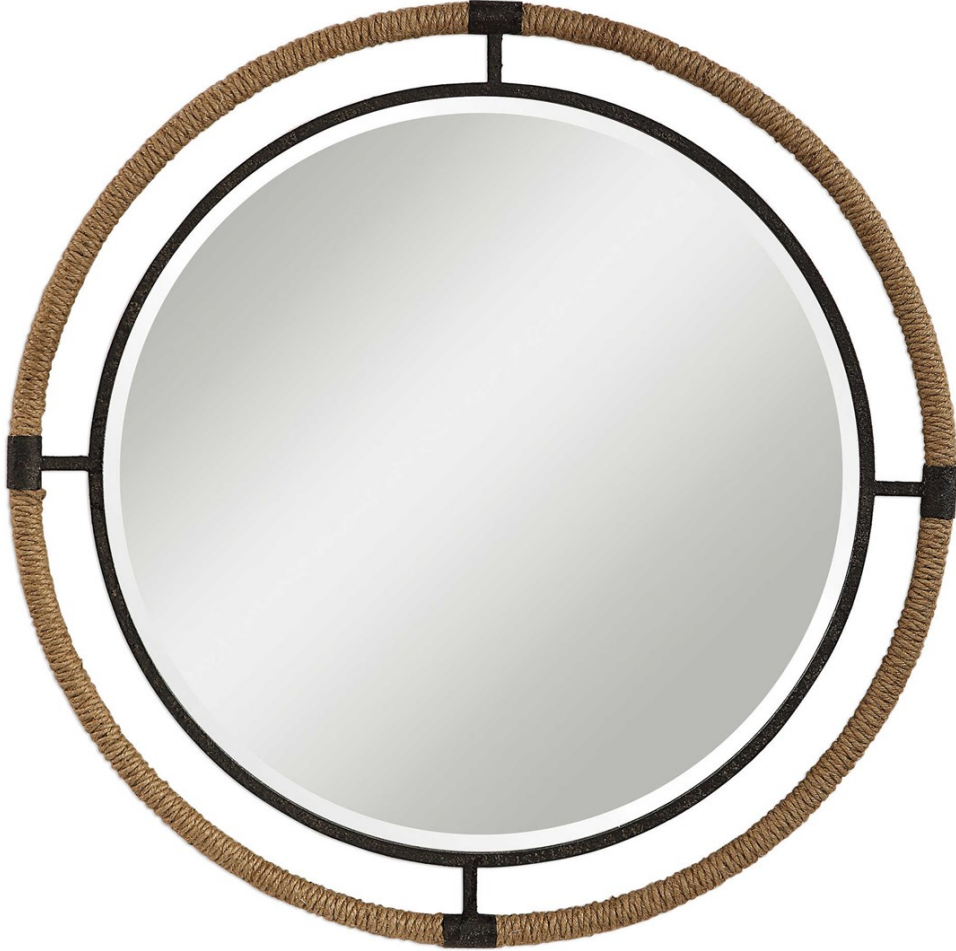

## MELVILLE ROUND MIRROR

ITEM #09475

This forged iron mirror frame is finished in a textured rust black that's wrapped in natural rope bringing a coastal feel to any room. The round mirror is surrounded by a generous 1 1/4" bevel.

<b>Designer:</b>	0
<b>Dimensions:</b>	36 W X 36 H X 1 D (in)
<b>Weight:</b>	33
<b>Ship Via:</b>	Oversize
<b>UPC Number:</b>	792977780442

## Complementary Items

**MELVILLE MIRROR**

09769 | 28 W X 38 H X 2 D (IN)

**FIRTH SMALL BENCH, NAVY**

23598 | 24 W X 21 H X 16 D (IN)

**FAWN SMALL BENCH**

23662 | 24 W X 21 H X 16 D (IN)

**FIRTH SMALL BENCH, OATMEAL**