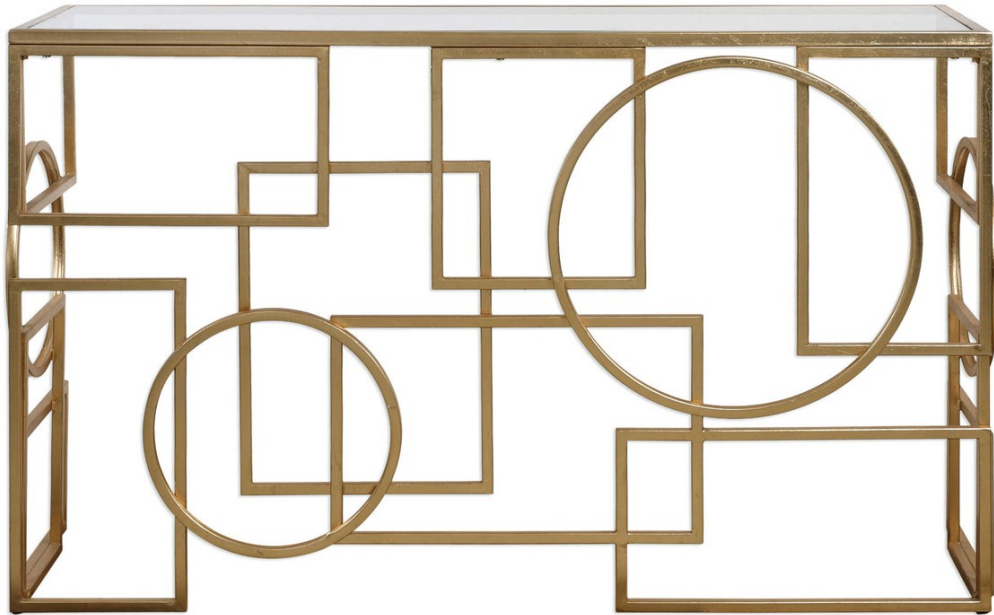

UTTERMOST

METRIA CONSOLE TABLE

ITEM #24708

Overlapping geometric shapes of hand forged iron, finished in lightly antiqued gold leaf. Top is clear glass.

Designer:	0
Dimensions:	52 W X 32 H X 16 D (in)
Weight:	50
Ship Via:	Small Parcel
UPC Number:	792977247082
Assembly Instructions:	Click Here