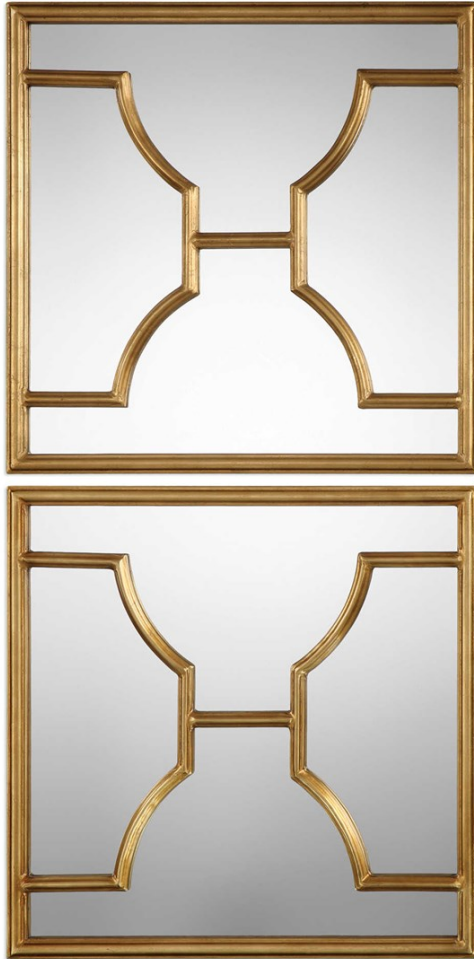

UTTERMOST

MISA SQUARE MIRRORS, S/2

ITEM #09268

Forged iron with sharp beveled edges, finished in a lightly antiqued gold leaf.

Designer:	0
Dimensions:	24 W X 24 H X 1 D (in)
Weight:	31
Ship Via:	Small Parcel
UPC Number:	792977092682