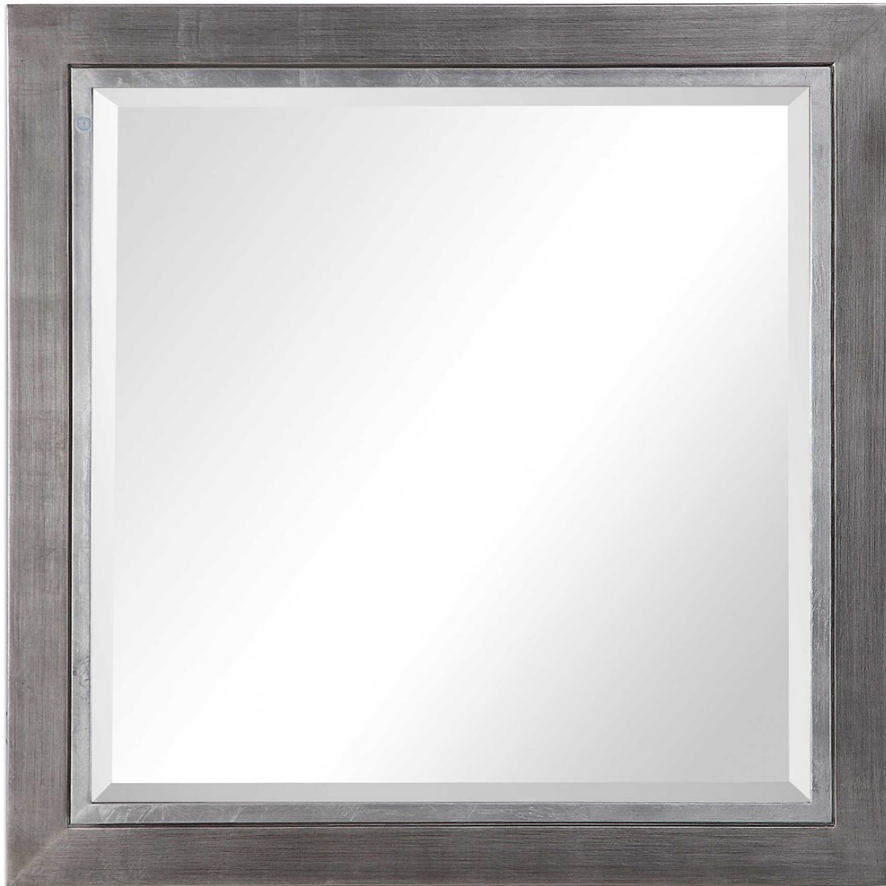

UTTERMOST

MOORE SQUARE MIRROR

ITEM #09472

Constructed of solid pine wood, this contemporary mirror has a wrapped tarnished silver finish accented with a metallic silver inner edge. Each mirror is encased by a 1 1/4" bevel.

| | |
|--------------------|------------------------|
| Designer: | 0 |
| Dimensions: | 40 W X 40 H X 1 D (in) |
| Weight: | 39 |
| Ship Via: | Motor Freight |
| UPC Number: | 792977094723 |