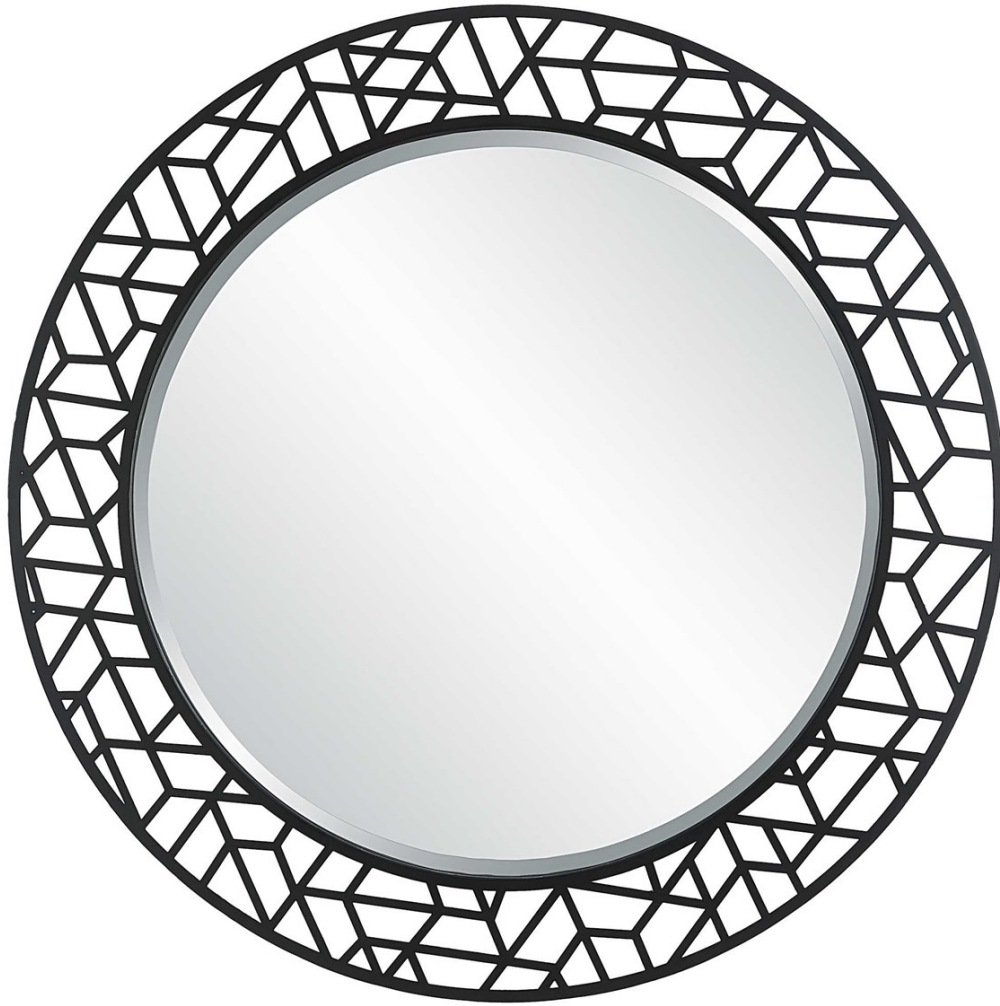

UTTERMOST

New

MOSAIC ROUND MIRROR

ITEM #09907

The Mosaic mirror displays intricate metalwork for a clean contemporary look finished in satin black. Mirror has a 1 1/4" bevel.

| | |
|--------------------|------------------------|
| Designer: | 0 |
| Dimensions: | 40 W X 40 H X 1 D (in) |
| Weight: | 26 |
| Ship Via: | Motor Freight |
| UPC Number: | 792977099070 |