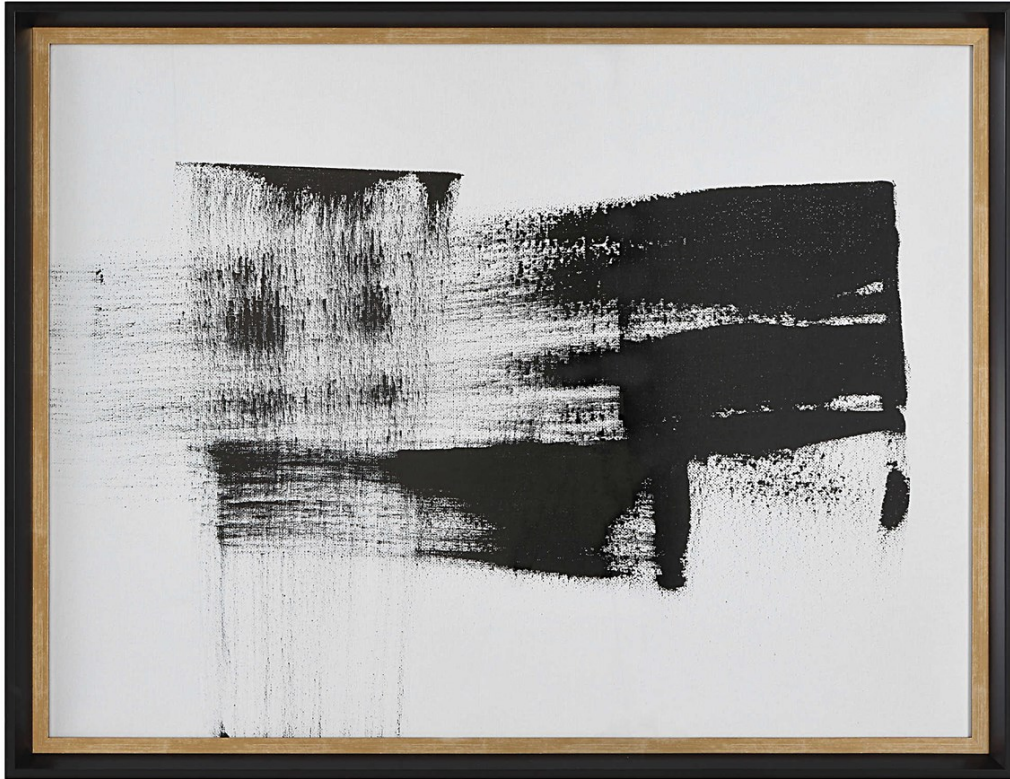

UTTERMOST

MYSTERE FRAMED PRINT

ITEM #41441

The Mystere framed artwork exhibits a stunning black and white composition under glass. The print is accentuated by a black frame with an aged gold inner lip. May be hung horizontal or vertical. Artwork by Christian Klingeler.

Designer:	0
Dimensions:	33 W X 43 H X 2 D (in)
Weight:	19
Ship Via:	Small Parcel
UPC Number:	792977414415