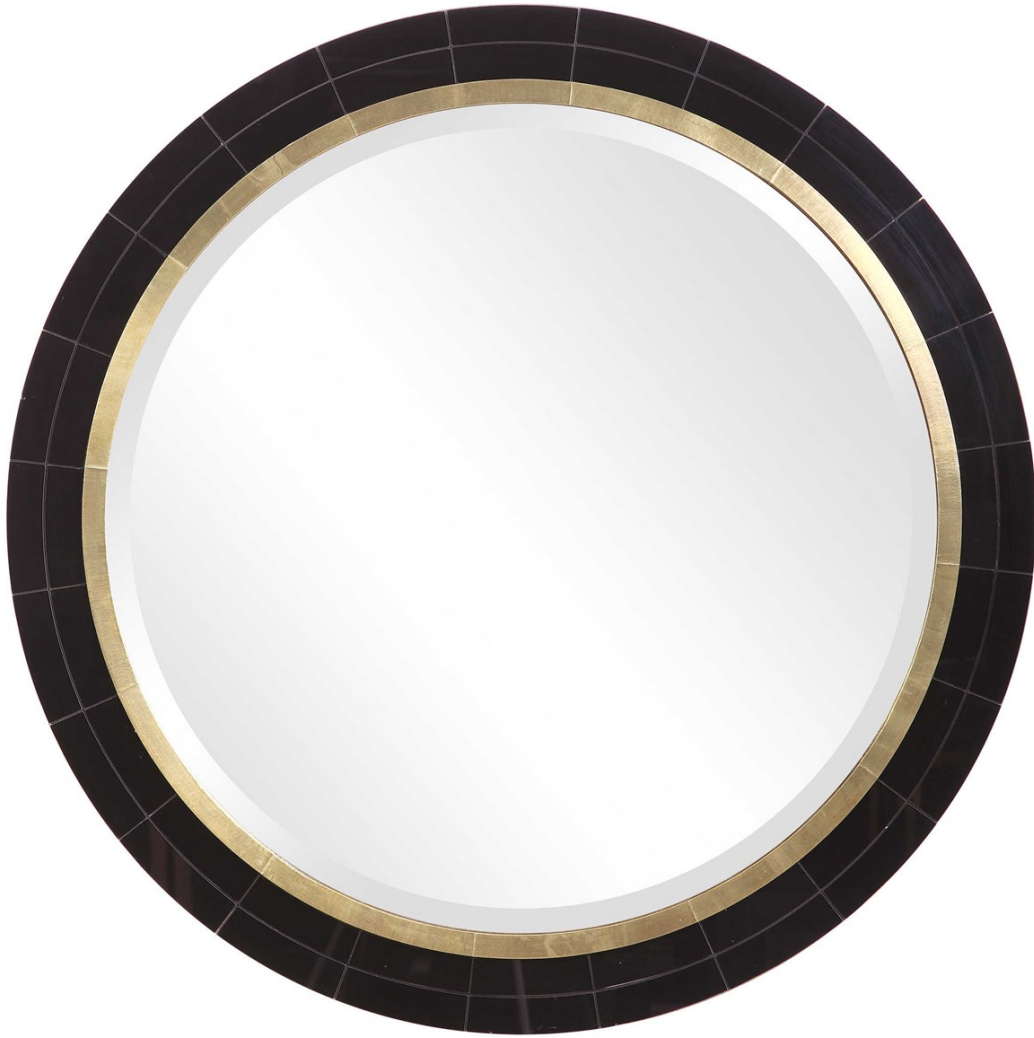

## NAYLA ROUND MIRROR

ITEM #09633

This round mirror features a black mirrored tile frame and is clad in an antique brass finished metal sheeting. The piece has a generous 1 1/4" bevel.

<b>Designer:</b>	0
<b>Dimensions:</b>	36 W X 36 H X 3 D (in)
<b>Weight:</b>	29
<b>Ship Via:</b>	Motor Freight
<b>UPC Number:</b>	792977096338