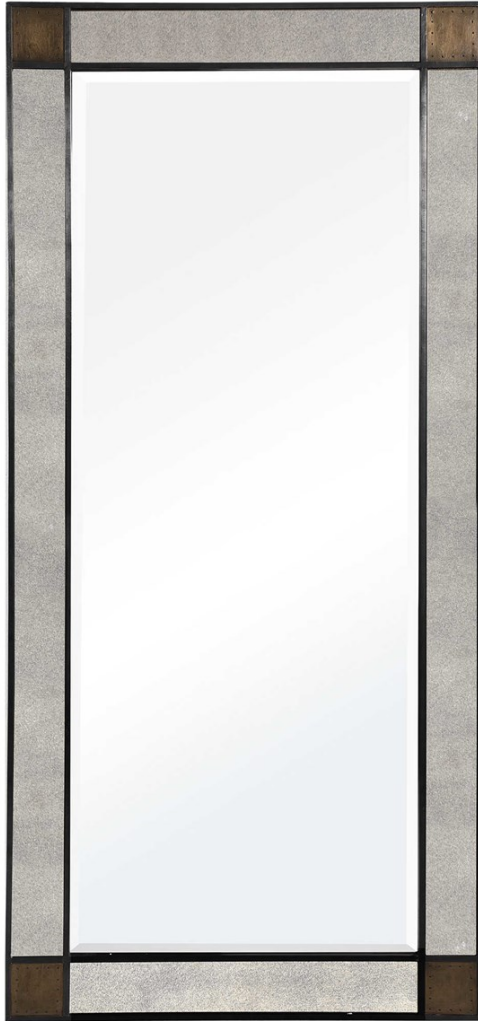

UTTERMOST

NEWCOMB MIRROR

ITEM #09676

Showcasing clean lines and an industrial feel, this large-scale mirror features a dark bronze finished frame with antique mirror side panels. Each corner is accented by copper cladding with small nail head details. May be hung horizontal or vertical.

Designer:	0
Dimensions:	34 W X 72 H X 2 D (in)
Weight:	67
Ship Via:	Motor Freight
UPC Number:	792977096765