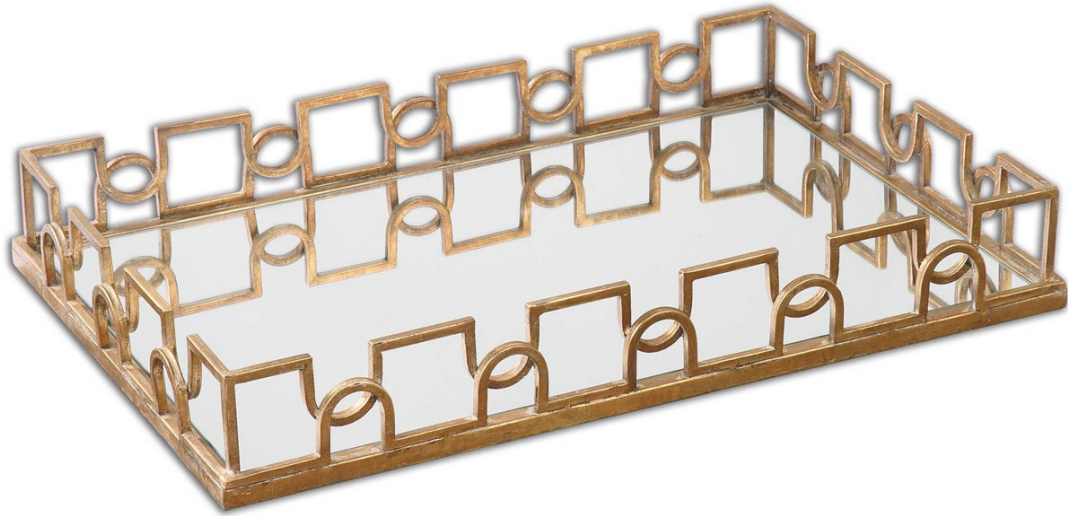

UTTERMOST

NICOLINE TRAY

ITEM #19912

Forged iron with brass patina accented by a reinforced mirror interior.

Designer:	0
Dimensions:	27 W X 4 H X 18 D (in)
Weight:	18
Ship Via:	Small Parcel
UPC Number:	792977199121